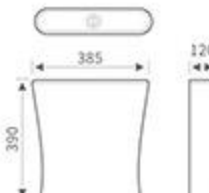

RG-813
Size:365x110x400mm

RG-814
Size:385x120x390mm

RG-815
Size:370x110x380mm

RG-808W
Size:380x120x410mm

RG-804
Size:380x110x430mm

2 Flush Volumes to Save More Water

+ High grade electroplated technology

+ Flush fitting equipped with latest water-saving technology

Aesthetic silver line decoration brights up the interior design.

+ Easily cover open
Open the cover with just a click

RG-809
Size:360x100x360mm

RG-810
Size:340x110x370mm

RG-811
Size:365x115x390mm

RG-813
Size:365x110x400mm

RG-814
Size:385x120x390mm

RG-815
Size:370x110x380mm

RG-817
Size:395x110x400mm

RG-820
Size:395x85x400mm

RG-822
Size:365x110x420mm

RG-823G
Size:375x120x390mm

RG-824
Size:340x125x375mm

RG-826W
Size:340x115x370mm