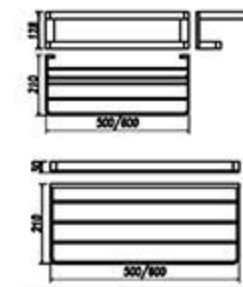

100X100X30

RG-3911
Glass Shelf
Chrome