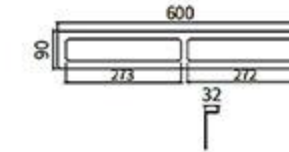

RG-6004B
Double Tumbler Holder
Black

RG-6005B
Tissue Holder
Black

RG-6005-2B
Tissue Holder
Black

RG-6006B
Toilet Brush Holder
Black

RG-6007B
Single Towel Bar
Black

RG-6008B
Double Towel Bar
Black

RG-6010B
Towel Rack
Black