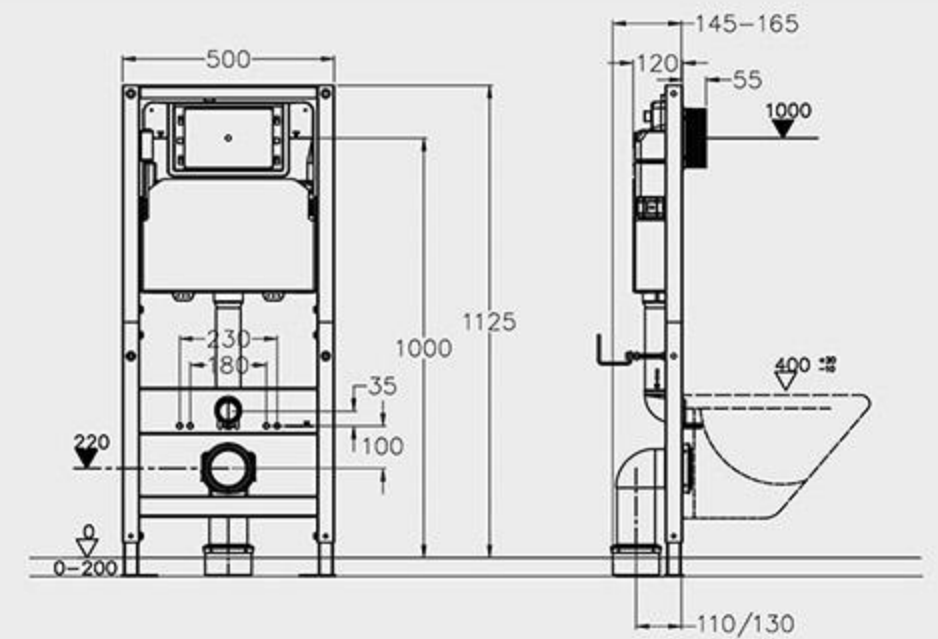

RG-501A
Standard model
Size: 500x165x1125mm

RG-TH500A
Intelligent model
Size: 500x165x1230mm

RG-H502A
Separate model
Size:500x165x1125mm

RG-301A
Children's model
Size:300x190x1000mm

RG-401A
Simple model
Size:400x165x1160mm