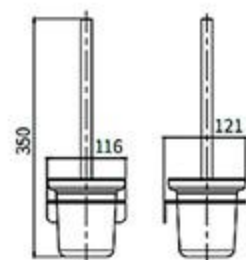

RG-6004LA
Double Tumbler Holder
Brushed gold

RG-6005LA
Tissue Holder
Brushed gold

RG-6005-2LA
Tissue Holder
Brushed gold

RG-6006LA
Toilet Brush Holder
Brushed gold

RG-6007LA
Single Towel Bar
Brushed gold

RG-6008LA
Double Towel Bar
Brushed gold