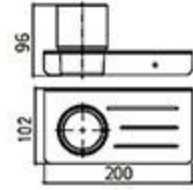

RG-5208F
Single Towel Bar
Brushed gray

RG-5209F
Double Towel Bar
Brushed gray

RG-5210F
Towel Rack
Brushed gray

RG-5211F
Single Layer Shelf
Brushed gray

RG-6001LA
Soap Dish Holder
Brushed gold

RG-6003LA
Tumbler Holder
Brushed gold