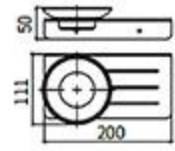

RG-6003B
Tumbler Holder
Black