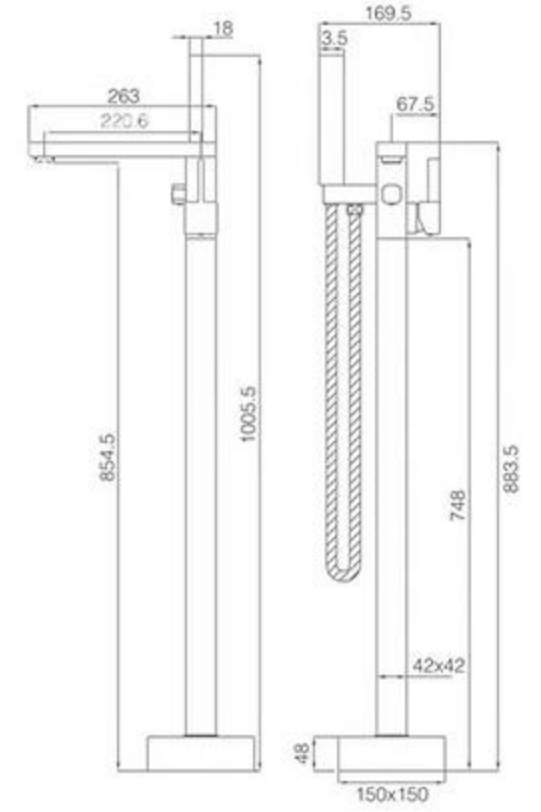

BATHTUB MIXER SERIES

RG-701
Bathtub Mixer
Surface Treatment:Electroplating

RG-701K
Bathtub Mixer
Surface Treatment:Electroplating