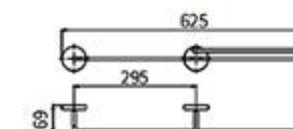

RG-6010LA
Towel Rack
Brushed gold