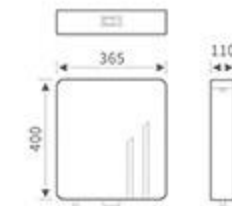

RG-814
Size:385x120x390mm