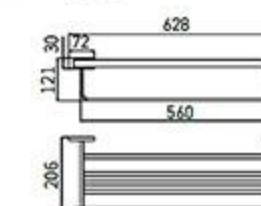

RG-5211F
Single Layer Shelf
Brushed gray