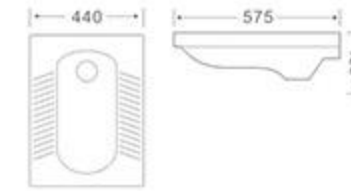

RG-338
Size:560*430*190mm

RG-336S
Size:560*430*240mm

RG-324
Size:590*465*190mm

RG-323S
Size:590x465x240mm

RG-321
Size:550x440x190mm

RG-322S
Size:550x440x240mm

RG-318
Size:575*450*190mm

RG-317S
Size:575*450*240mm