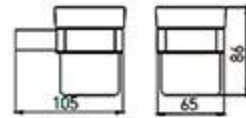

RG-3908
Single Towel Bar
Chrome

RG-3909
Double Towel Bar
Chrome

RG-3910
Towel Rack
Chrome

RG-3911
Glass Shelf
Chrome

RG-3801
Soap Dish Holder
Chrome

RG-3802
Robe Hook
Chrome

RG-380-2
Robe Hook
Chrome

RG-3803
Tumbler Holder
Chrome