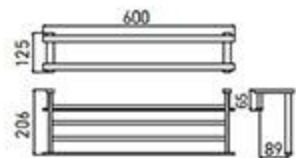

RG-5211
Single Layer Shelf
Chrome