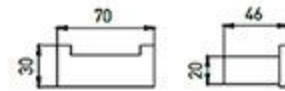

RG-3908
Single Towel Bar
Chrome

RG-3909
Double Towel Bar
Chrome

RG-3910
Towel Rack
Chrome

RG-3911
Glass Shelf
Chrome

RG-3801
Soap Dish Holder
Chrome

RG-3802
Robe Hook
Chrome

RG-380-2
Robe Hook
Chrome

RG-3803
Tumbler Holder
Chrome