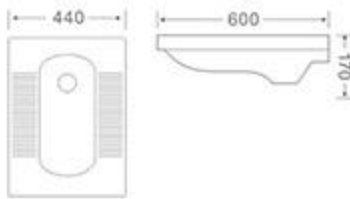

RG-601
Size: 600x440x170mm