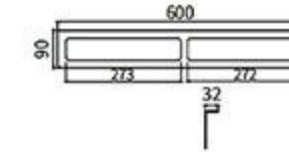

RG-6010LA
Towel Rack
Brushed gold