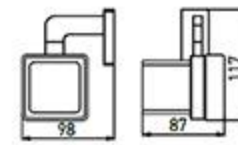

RG-63810
Towel Rack
Chrome

RG-3810-2
Towel Rack
Chrome

RG-3811
Glass Shelf
Chrome

RG-3811-2
Glass Shelf
Chrome

RG-5501
Soap Dish Holder
Chrome

RG-5502
Robe Hook
Chrome

RG-5503
Tumbler Holder
Chrome

RG-5514
Soap Dispenser Holder
Chrome