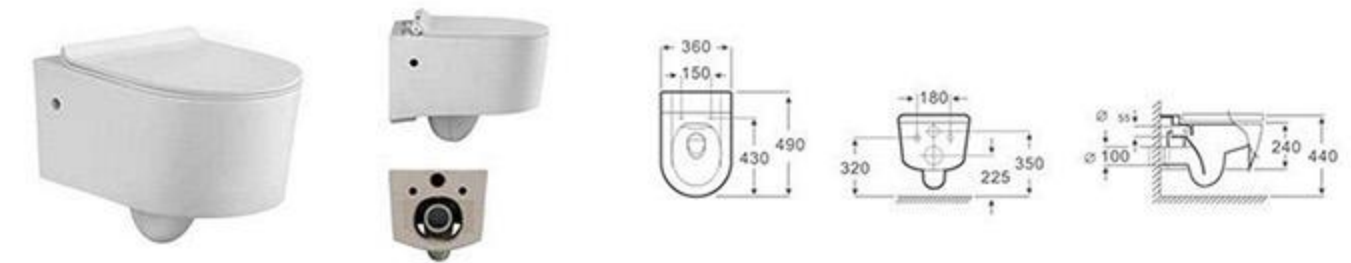

Model	Product Name	Size	P-trap
RG-177	Eddy double wall-hung toilet	530x360x310mm	180mm

Model	Product Name	Size	P-trap
RG-176	Collosion type flush wall-hung toilet	520x360x310mm	180mm

Model	Product Name	Size	P-trap
RG-175	Collosion type flush wall-hung toilet	490x360x240mm	180mm

Model	Product Name	Size	P-trap
RG-172	Collision type flush wall-hung toilet	530x360x300mm	180mm

Model	Product Name	Size	P-trap
RG-133	Washdown wall-hung toilet	560x360x310mm	180mm