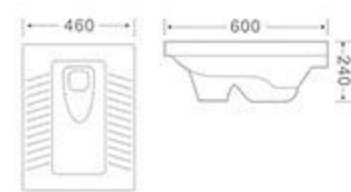

RG-616S
Size: 580x440x260mm

RG-605
Size: 600x450x190mm

RG-606S
Size: 600*450*240mm

RG-608S
Size: 650x460x240mm

RG-617
Size: 560x450x190mm

RG-618S
Size: 560x450x240mm

RG-620S
Size: 600x460x240mm

2 Flush Volumes to Save More Water