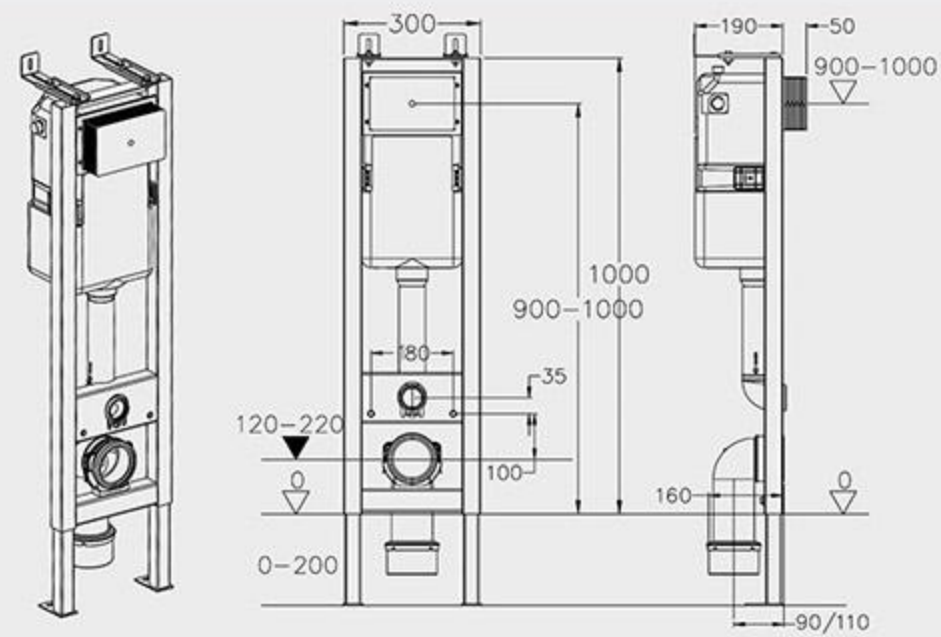

RG-501A
Standard model
Size: 500x165x1125mm

RG-TH500A
Intelligent model
Size: 500x165x1230mm

RG-H502A
Separate model
Size:500x165x1125mm

RG-301A
Children's model
Size:300x190x1000mm

RG-401A
Simple model
Size:400x165x1160mm