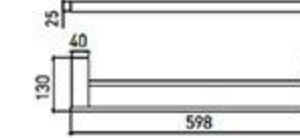

RG-3805
Tissue Holder
Chrome

RG-3805-2
Tissue Holder
Chrome

RG-3806
Toilet Brush Holder
Chrome

RG-3807
Towel Ring
Chrome

RG-3814
Soap Dispenser Holder
Chrome

RG-3808
Single Towel Bar
Chrome

RG-3809
Double Towel Bar
Chrome