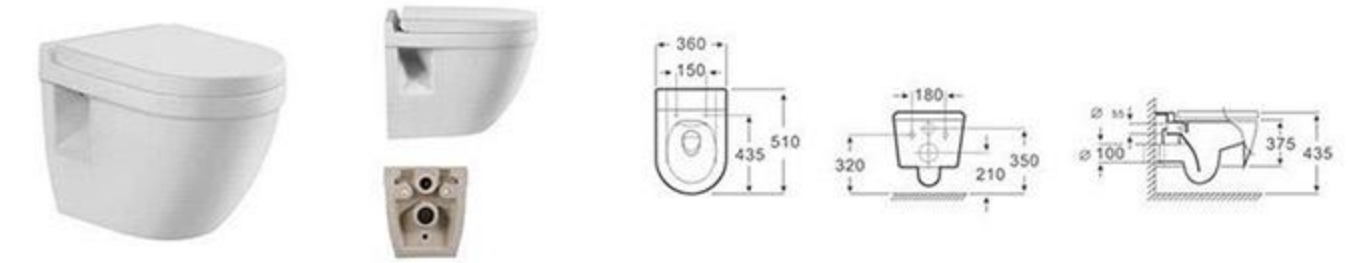

Model	Product Name	Size	P-trap
RG-114	Washdown wall-hung toilet	510x360x375mm	180mm