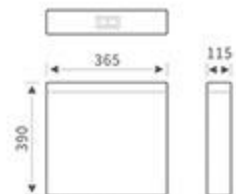

RG-811
Size:365x115x390mm