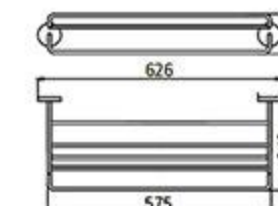

RG-6907LA
Towel Ring
Brushed gold