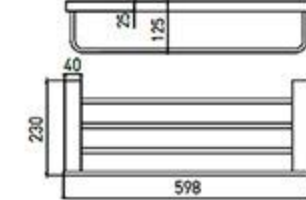

RG-3810-2
Towel Rack
Chrome