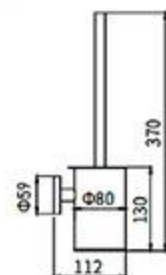

RG-6610K
Towel Rack
Dark gray

RG-6611K
Platform
Dark gray

RG-6611-2K
Platform
Dark gray

6900F series

RG-6902F
Robe Hook
Brushed gray

RG-6905-2F
Tissue Holder
Brushed gray

RG-6906F
Toilet Brush Holder
Brushed gray