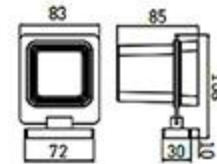

RG-5210
Towel Rack
Chrome

RG-5210-2
Towel Rack
Chrome

RG-5211
Single Layer Shelf
Chrome

RG-5201F
Soap Dish Holder
Brushed gray

RG-5202F
Robe Hook
Brushed gray

RG-5203F
Tumbler Holder
Brushed gray

RG-5204F
Double Tumbler Holder
Brushed gray