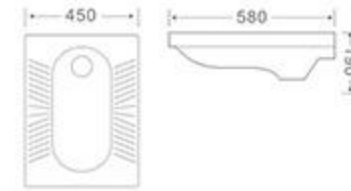

RG-611
Size: 580*450*190mm