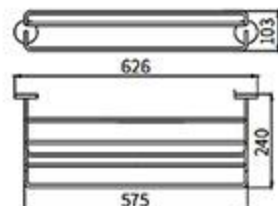

6900F series

6900LA series