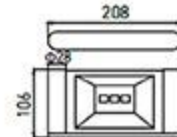

RG-6214
Soap Dispenser Holder
Chrome