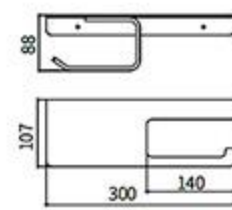

RG-6004B
Double Tumbler Holder
Black

RG-6005B
Tissue Holder
Black

RG-6005-2B
Tissue Holder
Black

RG-6006B
Toilet Brush Holder
Black

RG-6007B
Single Towel Bar
Black

RG-6008B
Double Towel Bar
Black

RG-6010B
Towel Rack
Black