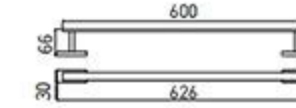

RG-5214
Soap Dispenser Holder
Chrome

83X105X180

RG-5205
Tissue Holder
Chrome

RG-5205-2
Tissue Holder
Chrome

RG-5205-3
Tissue Holder
Chrome

RG-5207
Towel Ring
Chrome

RG-5208
Single Towel Bar
Chrome

RG-5209
Double Towel Bar
Chrome