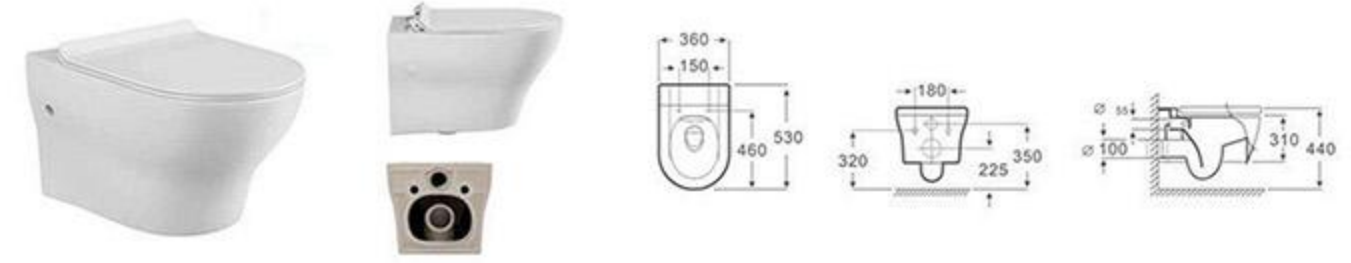

Model	Product Name	Size	P-trap
RG-177	Eddy double wall-hung toilet	530x360x310mm	180mm

Model	Product Name	Size	P-trap
RG-176	Collosion type flush wall-hung toilet	520x360x310mm	180mm