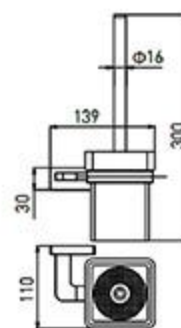

RG-5507
Towel Ring
Chrome

RG-5508
Single Towel Bar
Chrome

RG-5505
Tissue Holder
Chrome

RG-5506
Toilet Brush Holder
Chrome

RG-5513
Soao Dish Basket
Chrome

RG-5509
Double Towel Bar
Chrome

RG-5510
Towel Rack
Chrome