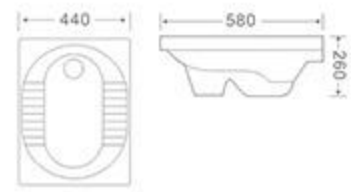

RG-609
Size: 575x440x150mm

RG-610S
Size: 575x440x200mm

RG-611
Size: 580*450*190mm

RG-601
Size: 600x440x170mm

RG-603
Size: 580x460x190mm

RG-604S
Size: 580x460x240mm

RG-612S
Size: 580x450x240mm

RG-615
Size: 580x440x195mm