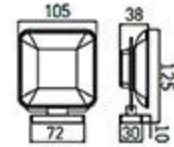

RG-5210
Towel Rack
Chrome

RG-5210-2
Towel Rack
Chrome

RG-5211
Single Layer Shelf
Chrome

RG-5201F
Soap Dish Holder
Brushed gray

RG-5202F
Robe Hook
Brushed gray

RG-5203F
Tumbler Holder
Brushed gray

RG-5204F
Double Tumbler Holder
Brushed gray