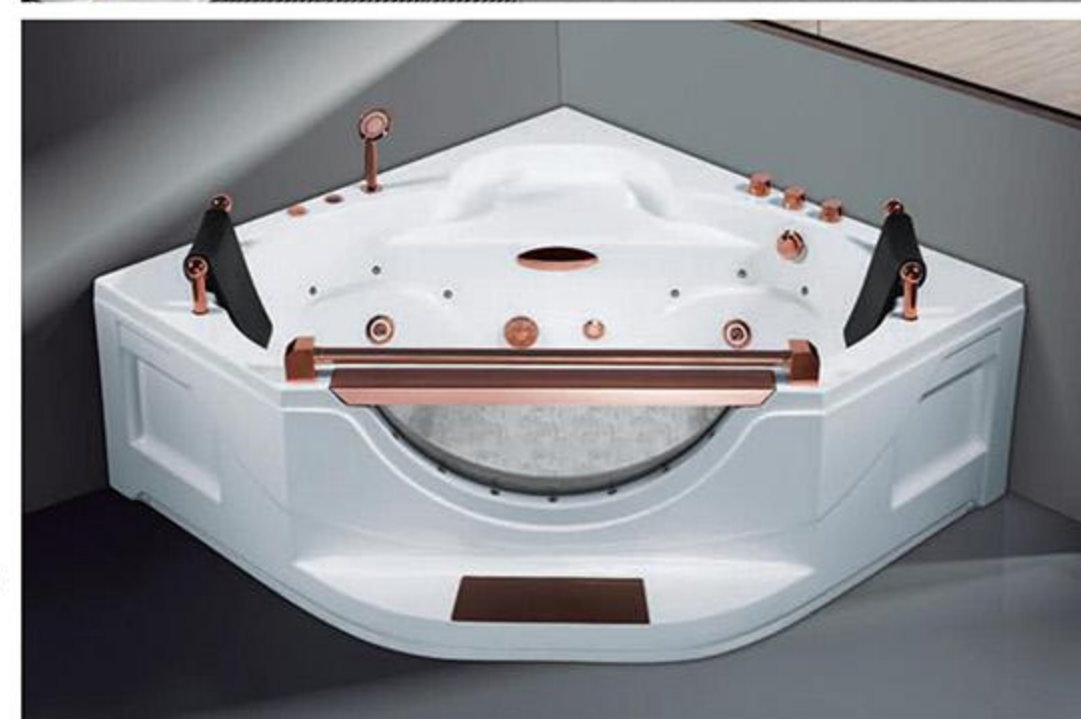

RG-8957(L/R)
Size:1700x1200x650mm

- Main devices
 Waterfall surfing
 Computerized control panel
 Massage jets water pump
 Bubble bath with LED multicolor light
 Air blower
 Surrounded by colorful lights
 Function changer switch
 Cold / hot water control switch
 Water force adjustment switch
 Water suction device
 Multifunctional shower head
 Shower hoses
 Waterfall
 Pillow
 Drainer
 Stainless steel bracket
 Adjusting screw

RG-8936(L/R)
Size:1700x1200x700mm
1800x1300x700mm

RG-8941MG
Size:1700x800x600mm

RG-8955G
Size:1500x1500x650mm
1650x1650x650mm

- Main devices
 Massage jets
 Water pump
 Surrounded by colorful lights
 Colorful pool bottom lamp
 Function changer switch
 Cold / hot water control switch
 Water force adjustment switch
 Water suction device
 Multifunctional shower head
 Shower hoses
 Waterfall
 Pillow
 Drainer
 Stainless steel bracket adjusting screw
 Explosion proof membrane glass
 Rose gold configurations

**RG-7028A**

Size:1500x1500x2200mm

Main devices
 Smart touch-large LCD screen
 Steam bath:4.5kw
 Radio
 External aux input interface
 Hands-free telephone
 Temperature indication/adjustment
 Time indication/adjustment
 Exhaust fan
 Illuminating lamp
 Backplane colorful lights
 Back acupuncture massage
 Water pressure massage
 Foot massage top shower
 Movable shower
 Functional changeover
 Cold/hot water control switch
 Overflow protection deluxe double shelf
 Mirror
 Telecontroller
 Disinfect automatically
 after shutting down