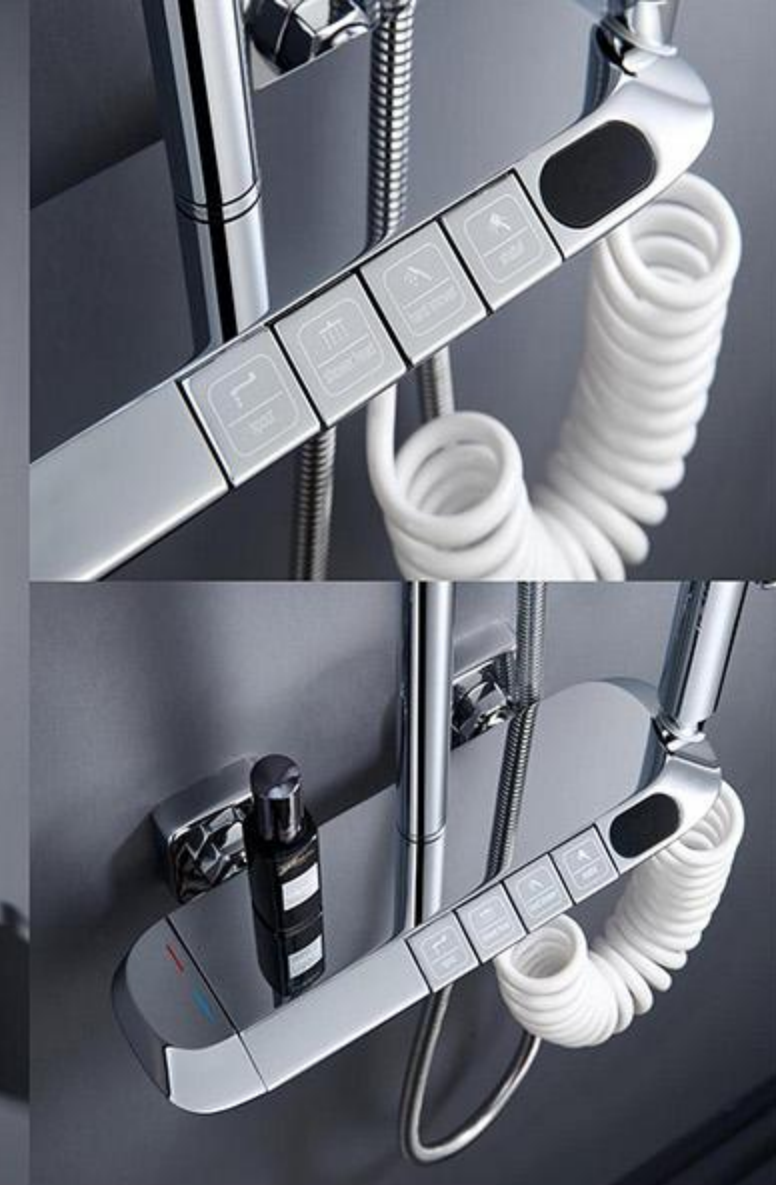

RG-9077
Shower Set
Finish:Brushed Gold

RG-9078
Shower Set
Finish:Gunmetal Grey

RG-9099
Shower Set
Finish:Gunmetal Grey

SHOWR FAUCET SERIES

RG-8800
Shower Set
Finish: Chrome

RG-80059
Shower Set
Finish: Chrome