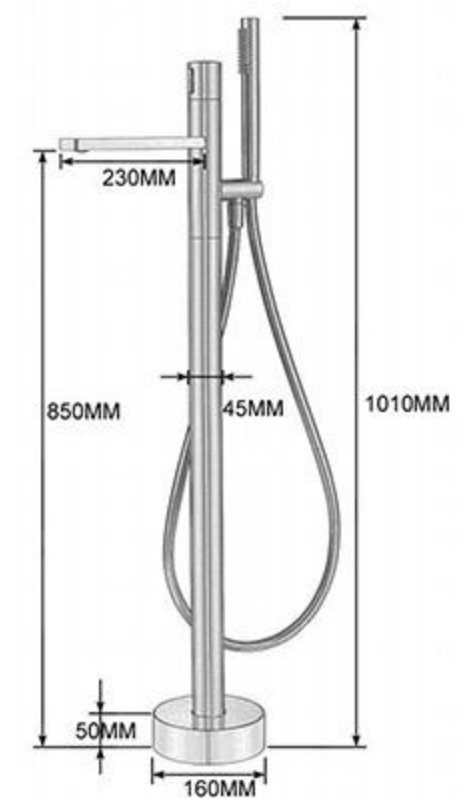

A PLEASANT EXPERIENCE WITHOUT WAITING

Large flow bathtub faucet, water out quickly. Fill the tub quickly, without waiting long.
Let you enjoy comfortable bath faster, Spend more time on the good.

RG-632
Bathtub Mixer
Surface treatment: Electroplating

RG-632BL
Bathtub Mixer
Surface treatment: Elegant Black