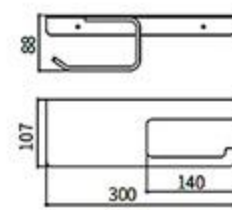

RG-6006LA
Toilet Brush Holder
Brushed gold