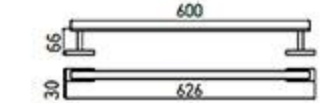

RG-5209F
Double Towel Bar
Brushed gray