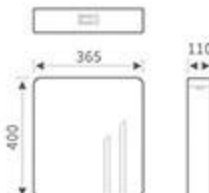

RG-813
Size:365x110x400mm

RG-814
Size:385x120x390mm

RG-815
Size:370x110x380mm

RG-808W
Size:380x120x410mm

RG-804
Size:380x110x430mm

2 Flush Volumes to Save More Water

+ High grade electroplated technology

+ Flush fitting equipped with latest water-saving technology

Aesthetic silver line decoration brights up the interior design.

+ Easily cover open
Open the cover with just a click

RG-809
Size:360x100x360mm

RG-810
Size:340x110x370mm

RG-811
Size:365x115x390mm

RG-813
Size:365x110x400mm

RG-814
Size:385x120x390mm

RG-815
Size:370x110x380mm

RG-817
Size:395x110x400mm

RG-820
Size:395x85x400mm

RG-822
Size:365x110x420mm

RG-823G
Size:375x120x390mm

RG-824
Size:340x125x375mm

RG-826W
Size:340x115x370mm