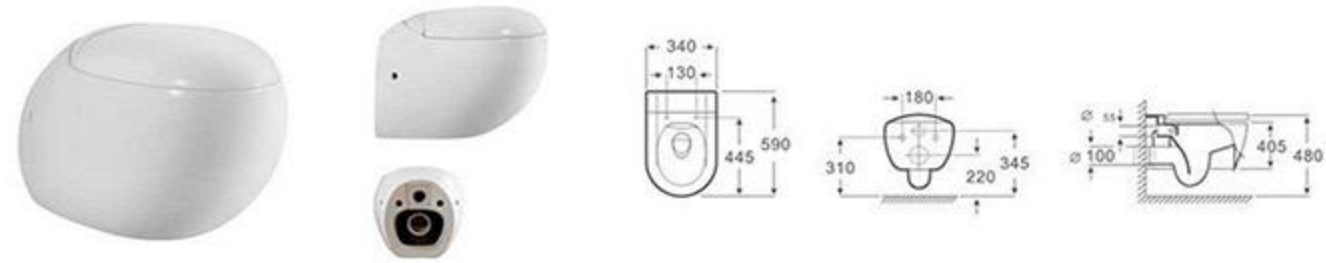

Model	Product Name	Size	P-trap
RG-138	Washdown wall-hung toilet	590x340x405mm	180mm