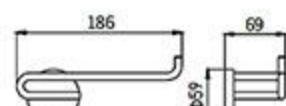

RG-6610K
Towel Rack
Dark gray

RG-6611K
Platform
Dark gray

RG-6611-2K
Platform
Dark gray

6900F series

RG-6902F
Robe Hook
Brushed gray

RG-6905-2F
Tissue Holder
Brushed gray

RG-6906F
Toilet Brush Holder
Brushed gray