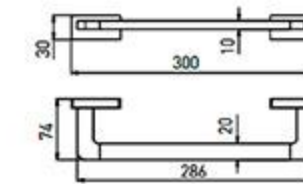

RG-5508
Single Towel Bar
Chrome