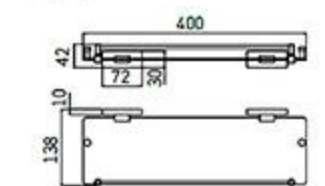

RG-5208F
Single Towel Bar
Brushed gray

RG-5209F
Double Towel Bar
Brushed gray

RG-5210F
Towel Rack
Brushed gray

RG-5211F
Single Layer Shelf
Brushed gray

RG-6001LA
Soap Dish Holder
Brushed gold

RG-6003LA
Tumbler Holder
Brushed gold