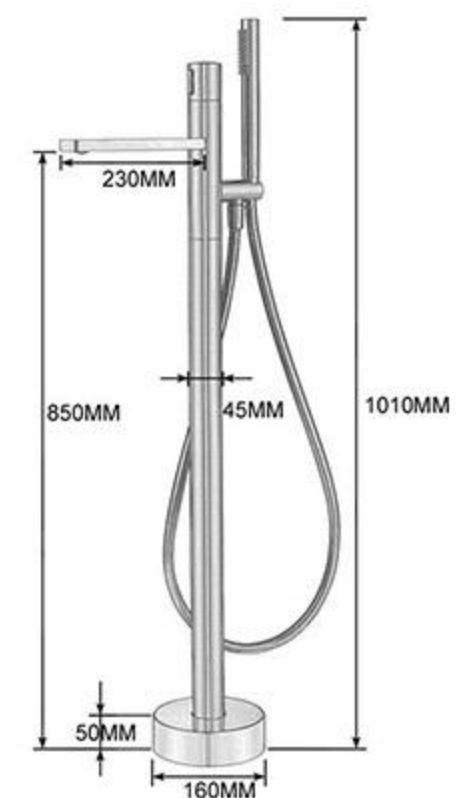

RG-632BL
Bathtub Mixer
Surface treatment: Elegant Black