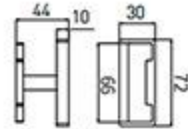

RG-5203
Tumbler Holder
Chrome