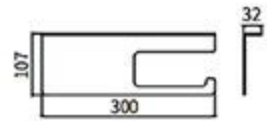

RG-6005-2B
Tissue Holder
Black