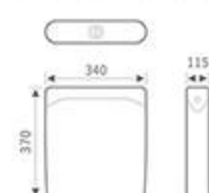

RG-826B
Size:340x115x370mm