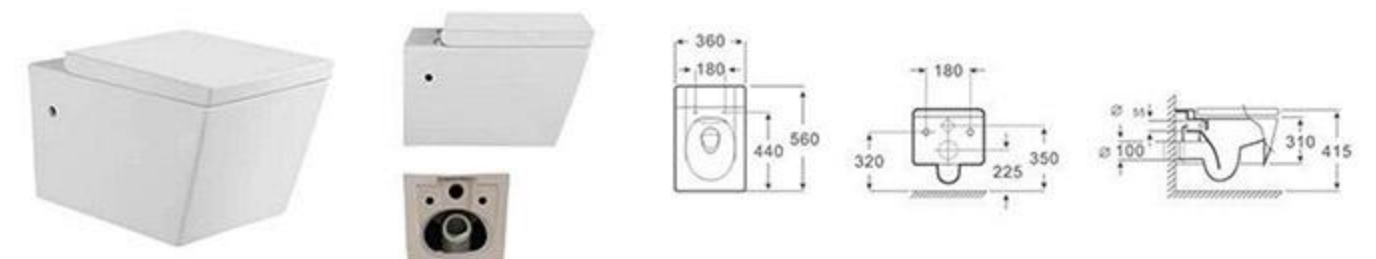

Model	Product Name	Size	P-trap
RG-133	Washdown wall-hung toilet	560x360x310mm	180mm