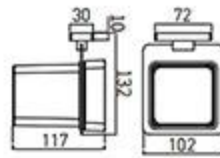

RG-5214
Soap Dispenser Holder
Chrome

83X105X180

RG-5205
Tissue Holder
Chrome

RG-5205-2
Tissue Holder
Chrome

RG-5205-3
Tissue Holder
Chrome

RG-5207
Towel Ring
Chrome

RG-5208
Single Towel Bar
Chrome

RG-5209
Double Towel Bar
Chrome