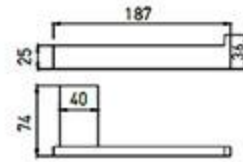

RG-3805-2
Tissue Holder
Chrome