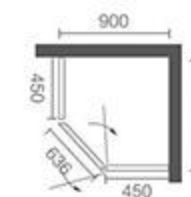

LUXURY DESIGN MINIMALIST AESTHETICS

RG-E9001

Shower Room
Glass thickness:8mm
Color:Mirror, Matte Black, Titanium,
Gunmetal Grey
MOQ of squares:3m²
Size:900x900x2000mm
1000x1000x2000mm

RG-E9006

Shower Room
 Glass thickness:8mm
 Color:Mirror、Matte Black、
 Titanium、Gunmetal Grey
 MOQ of squares:3m²
 Size:900x900x1900mm
 1000x1000x1900mm