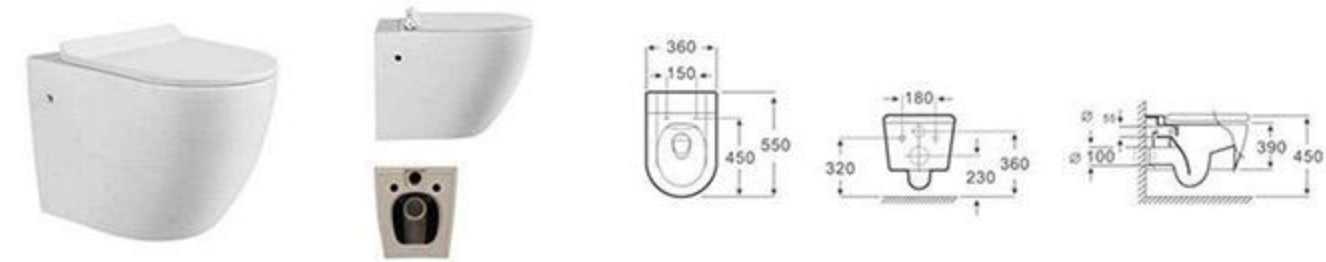

Model	Product Name	Size	P-trap
RG-135	Washdown wall-hung toilet	550x360x390mm	180mm