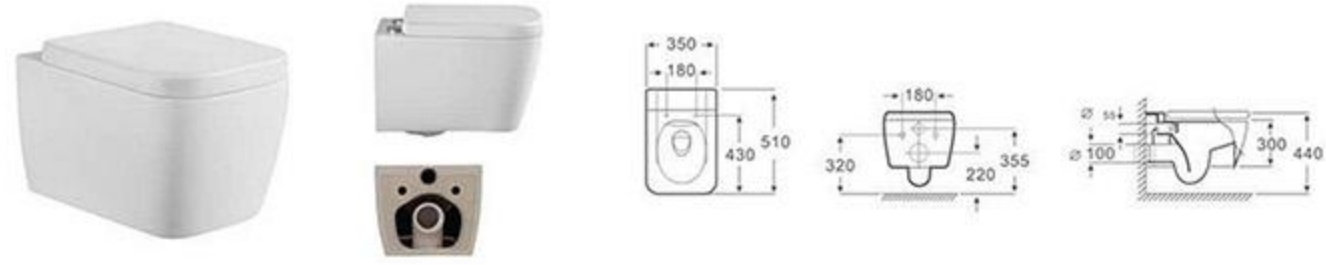

Model	Product Name	Size	P-trap
RG-148	Washdown wall-hung toilet	510x350x300mm	180mm