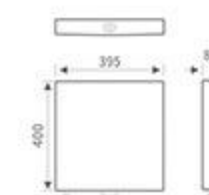

RG-813
Size:365x110x400mm

RG-814
Size:385x120x390mm

RG-815
Size:370x110x380mm

RG-808W
Size:380x120x410mm

RG-804
Size:380x110x430mm

2 Flush Volumes to Save More Water

+ High grade electroplated technology

+ Flush fitting equipped with latest water-saving technology

RG-814
Size:385x120x390mm

RG-815
Size:370x110x380mm

RG-817
Size:395x110x400mm

RG-820
Size:395x85x400mm

RG-822
Size:365x110x420mm

RG-823G
Size:375x120x390mm

RG-824
Size:340x125x375mm

RG-826W
Size:340x115x370mm