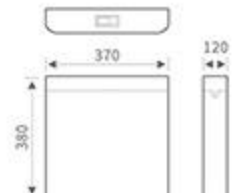

RG-815
Size:370x110x380mm