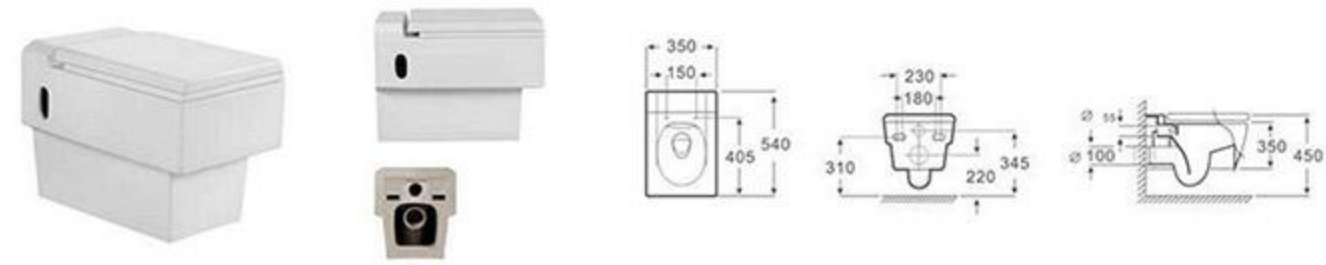

Model	Product Name	Size	P-trap
RG-145	Washdown wall-hung toilet	540x350x350mm	180mm