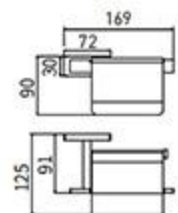

RG-5214
Soap Dispenser Holder
Chrome

83X105X180

RG-5205
Tissue Holder
Chrome

RG-5205-2
Tissue Holder
Chrome

RG-5205-3
Tissue Holder
Chrome

RG-5207
Towel Ring
Chrome

RG-5208
Single Towel Bar
Chrome

RG-5209
Double Towel Bar
Chrome