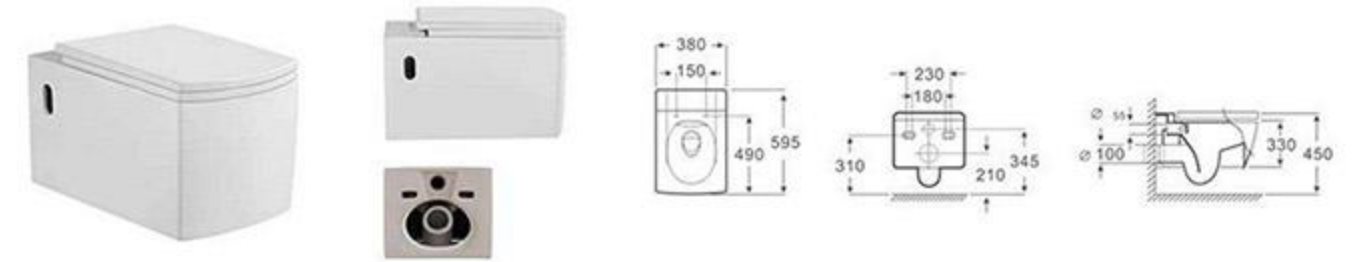

Model	Product Name	Size	P-trap
RG-113	Washdown wall-hung toilet	595x380x330mm	180mm