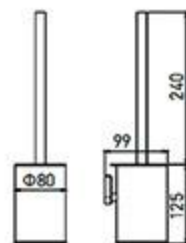

RG-6205
Tissue Holder
Chrome

RG-6207
Towel Ring
Chrome

RG-6206
Toilet Brush Holder
Chrome

RG-6208
Single Towel Bar
Chrome

RG-6209
Double Towel Bar
Chrome

RG-6210
Towel Rack
Chrome

RG-3210-2
Towel Rack
Chrome