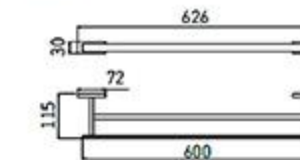

RG-5210F
Towel Rack
Brushed gray