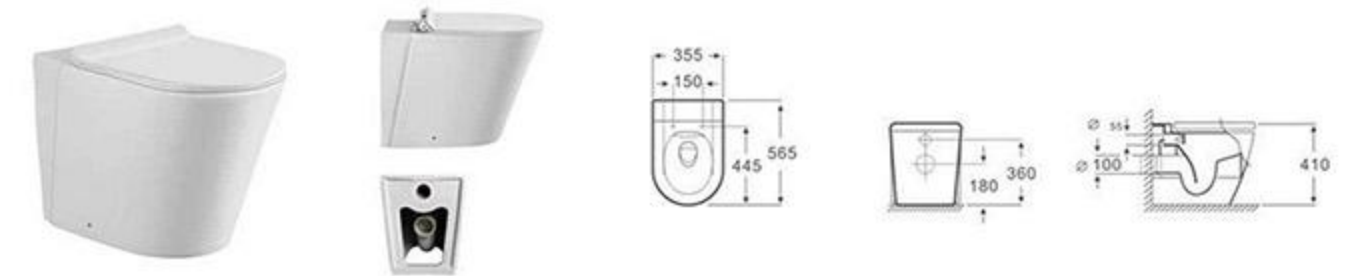

Model	Product Name	Size	P-trap
RG-125	Washdown wall-hung toilet	656x355x410mm	180mm