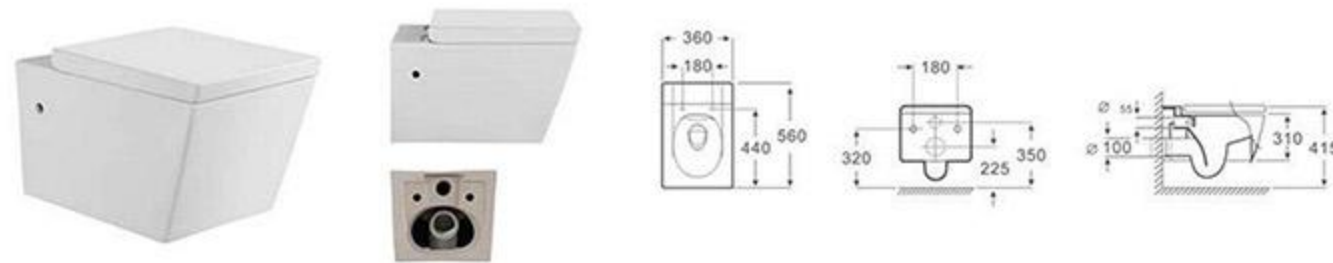

Model	Product Name	Size	P-trap
RG-133	Washdown wall-hung toilet	560x360x310mm	180mm