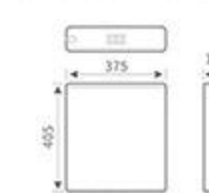

RG-827
Size:375x120x405mm