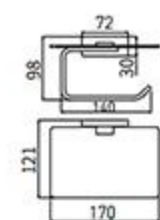

RG-5214
Soap Dispenser Holder
Chrome

83X105X180

RG-5205
Tissue Holder
Chrome

RG-5205-2
Tissue Holder
Chrome

RG-5205-3
Tissue Holder
Chrome

RG-5207
Towel Ring
Chrome

RG-5208
Single Towel Bar
Chrome

RG-5209
Double Towel Bar
Chrome