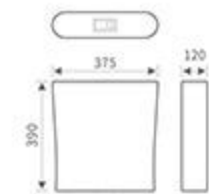

RG-813
Size:365x110x400mm

RG-814
Size:385x120x390mm

RG-815
Size:370x110x380mm

RG-808W
Size:380x120x410mm

RG-804
Size:380x110x430mm

2 Flush Volumes to Save More Water

+ High grade electroplated technology

+ Flush fitting equipped with latest water-saving technology

RG-814
Size:385x120x390mm

RG-815
Size:370x110x380mm

RG-817
Size:395x110x400mm

RG-820
Size:395x85x400mm

RG-822
Size:365x110x420mm

RG-823G
Size:375x120x390mm

RG-824
Size:340x125x375mm

RG-826W
Size:340x115x370mm