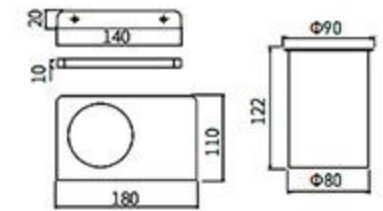

RG-6014B
Soap Dispenser Holder
Black

RG-6011B
Single Layer Shelf
Black

RG-6011-2B
Double Tumbler Holder
Black

RG-6605K
Tissue Holder
Dark gray

RG-6613K
Soap Dish Holder
Dark gray

RG-6614K
Toilet Brush Holder
Dark gray