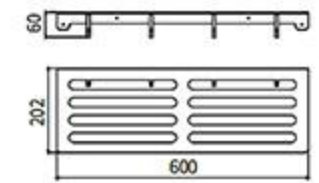

RG-6014LA
Soap Dispenser Holder
Brushed gold