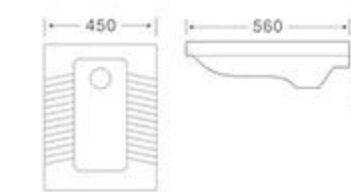

RG-616S
Size: 580x440x260mm

RG-605
Size: 600x450x190mm

RG-606S
Size: 600*450*240mm

RG-608S
Size: 650x460x240mm

RG-617
Size: 560x450x190mm

RG-618S
Size: 560x450x240mm

RG-620S
Size: 600x460x240mm

2 Flush Volumes to Save More Water