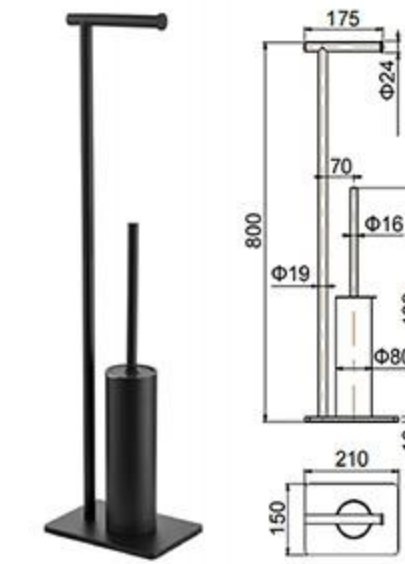

RG-1104B
Floor Towel Rack
Black