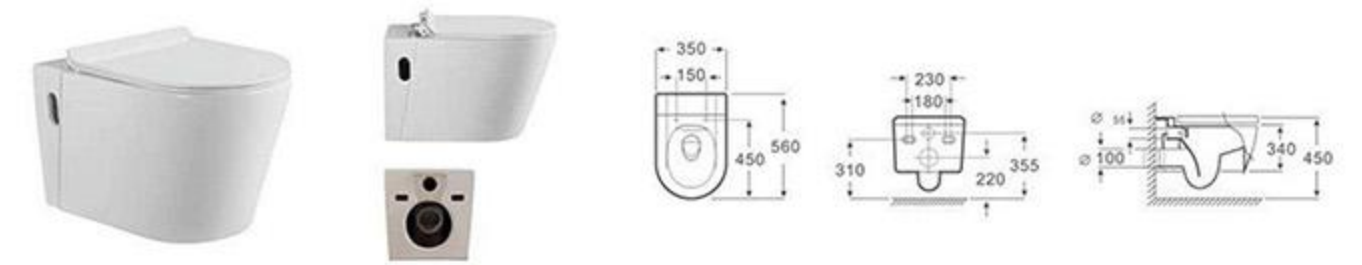

Model	Product Name	Size	P-trap
RG-115	Washdown wall-hung toilet	560x350x340mm	180mm