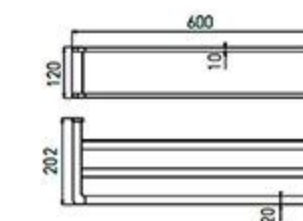

RG-5507
Towel Ring
Chrome

RG-5508
Single Towel Bar
Chrome

RG-5505
Tissue Holder
Chrome

RG-5506
Toilet Brush Holder
Chrome

RG-5513
Soao Dish Basket
Chrome

RG-5509
Double Towel Bar
Chrome

RG-5510
Towel Rack
Chrome