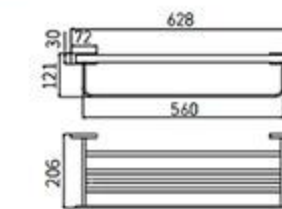

83X105X180

RG-5210-2
Towel Rack
Chrome