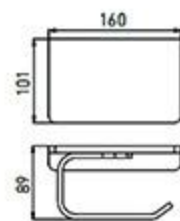

RG-5506
Toilet Brush Holder
Chrome