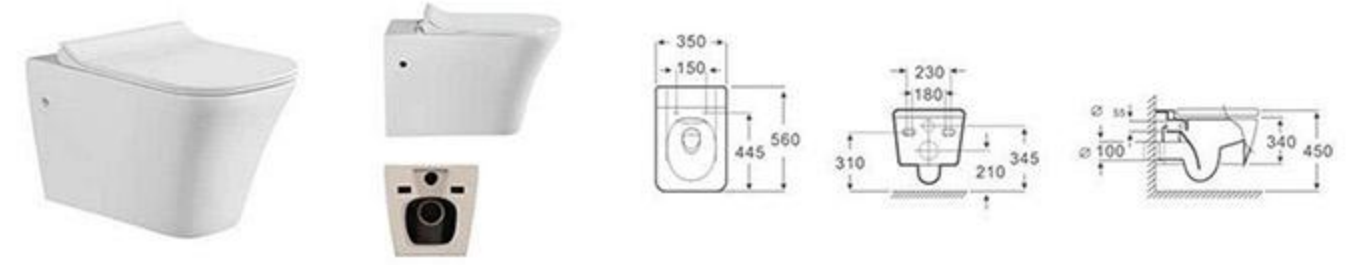

Model	Product Name	Size	P-trap
RG-116	Washdown wall-hung toilet	560x350x340mm	180mm