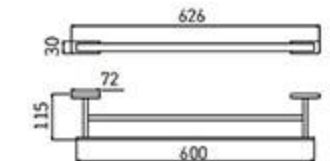

RG-5214
Soap Dispenser Holder
Chrome

83X105X180

RG-5205
Tissue Holder
Chrome

RG-5205-2
Tissue Holder
Chrome

RG-5205-3
Tissue Holder
Chrome

RG-5207
Towel Ring
Chrome

RG-5208
Single Towel Bar
Chrome

RG-5209
Double Towel Bar
Chrome