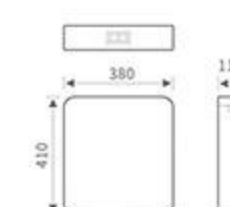

RG-609
Size: 575x440x150mm

RG-610S
Size: 575x440x200mm

RG-611
Size: 580*450*190mm

RG-601
Size: 600x440x170mm

RG-603
Size: 580x460x190mm

RG-604S
Size: 580x460x240mm

RG-612S
Size: 580x450x240mm

RG-615
Size: 580x440x195mm

RG-813
Size:365x110x400mm

RG-814
Size:385x120x390mm

RG-815
Size:370x110x380mm

RG-808W
Size:380x120x410mm

RG-804
Size:380x110x430mm

2 Flush Volumes to Save More Water

+ High grade electroplated technology

+ Flush fitting equipped with latest water-saving technology