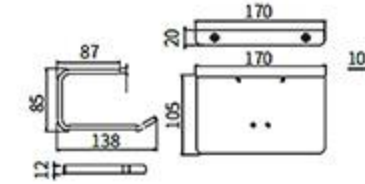

RG-6014B
Soap Dispenser Holder
Black

RG-6011B
Single Layer Shelf
Black

RG-6011-2B
Double Tumbler Holder
Black

RG-6605K
Tissue Holder
Dark gray

RG-6613K
Soap Dish Holder
Dark gray

RG-6614K
Toilet Brush Holder
Dark gray