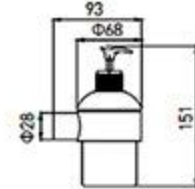

RG-6205
Tissue Holder
Chrome

RG-6207
Towel Ring
Chrome

RG-6206
Toilet Brush Holder
Chrome

RG-6208
Single Towel Bar
Chrome

RG-6209
Double Towel Bar
Chrome

RG-6210
Towel Rack
Chrome

RG-3210-2
Towel Rack
Chrome