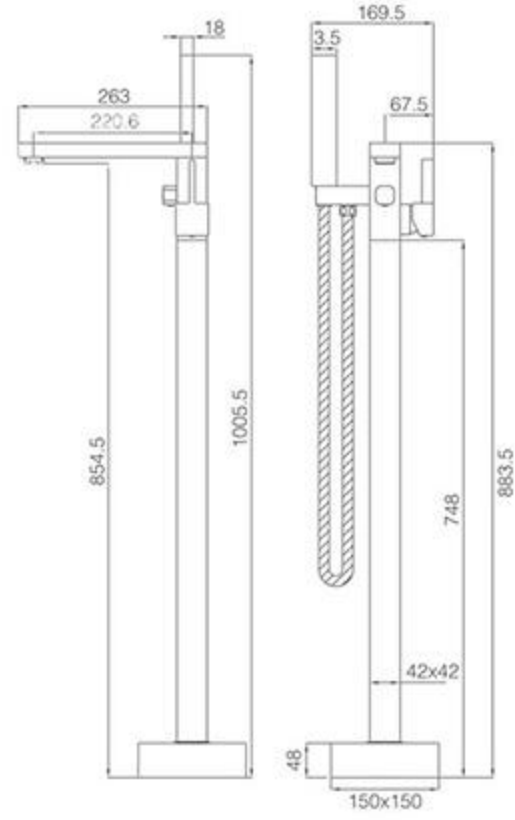

RG-701K
Bathtub Mixer
Surface Treatment:Electroplating