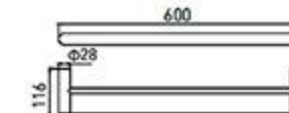

RG-6205
Tissue Holder
Chrome

RG-6207
Towel Ring
Chrome

RG-6206
Toilet Brush Holder
Chrome

RG-6208
Single Towel Bar
Chrome

RG-6209
Double Towel Bar
Chrome

RG-6210
Towel Rack
Chrome

RG-3210-2
Towel Rack
Chrome