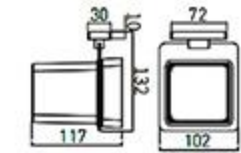

RG-5205-3F
Tissue Holder
Brushed gray

RG-5214F
Soap Dispenser Holder
Brushed gray

83X105X180

RG-5206F
Toilet Brush Holder
Brushed gray

RG-5205-2F
Tissue Holder
Brushed gray

RG-5207F
Towel Ring
Brushed gray