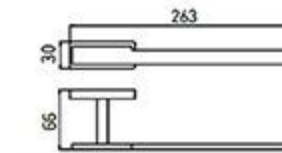

RG-5205-3F
Tissue Holder
Brushed gray

RG-5214F
Soap Dispenser Holder
Brushed gray

83X105X180

RG-5206F
Toilet Brush Holder
Brushed gray

RG-5205-2F
Tissue Holder
Brushed gray

RG-5207F
Towel Ring
Brushed gray