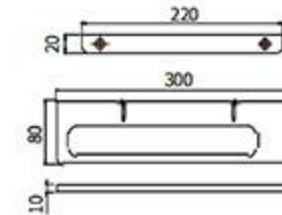

RG-6608K
Single Towel Bar / 单杆
Dark gray / 深空灰