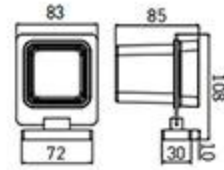

RG-5204
Double Tumbler Holder
Chrome