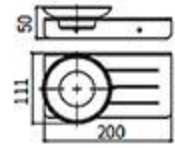

RG-5208F
Single Towel Bar
Brushed gray

RG-5209F
Double Towel Bar
Brushed gray

RG-5210F
Towel Rack
Brushed gray

RG-5211F
Single Layer Shelf
Brushed gray

RG-6001LA
Soap Dish Holder
Brushed gold

RG-6003LA
Tumbler Holder
Brushed gold