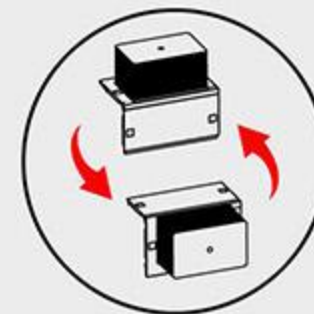

RG-501A
Standard model
Size: 500x165x1125mm

RG-TH500A
Intelligent model
Size: 500x165x1230mm

RG-H502A
Separate model
Size:500x165x1125mm

RG-301A
Children's model
Size:300x190x1000mm

RG-401A
Simple model
Size:400x165x1160mm

RG-503A
Top or front prees model
Size:500x165x820mm

RG-601A
Bidet bracket
Size:400x85x820mm

RG-602A
Wash basin bracket
Size:500x85x820mm

RG-604A
Simple bracket for pulse valve
Size:500x165x410mm

RG-501B
Floor toilet water tank
Size:420x120x750mm