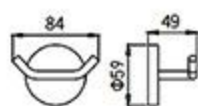

RG-6610K
Towel Rack
Dark gray

RG-6611K
Platform
Dark gray

RG-6611-2K
Platform
Dark gray

6900F series

RG-6902F
Robe Hook
Brushed gray

RG-6905-2F
Tissue Holder
Brushed gray

RG-6906F
Toilet Brush Holder
Brushed gray