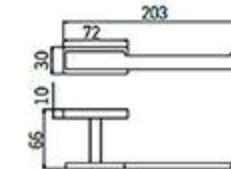

RG-5205-3F
Tissue Holder
Brushed gray

RG-5214F
Soap Dispenser Holder
Brushed gray

83X105X180

RG-5206F
Toilet Brush Holder
Brushed gray

RG-5205-2F
Tissue Holder
Brushed gray

RG-5207F
Towel Ring
Brushed gray