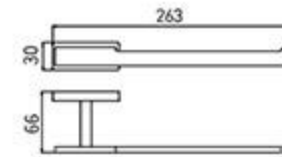

RG-5214
Soap Dispenser Holder
Chrome

83X105X180

RG-5205
Tissue Holder
Chrome

RG-5205-2
Tissue Holder
Chrome

RG-5205-3
Tissue Holder
Chrome

RG-5207
Towel Ring
Chrome

RG-5208
Single Towel Bar
Chrome

RG-5209
Double Towel Bar
Chrome