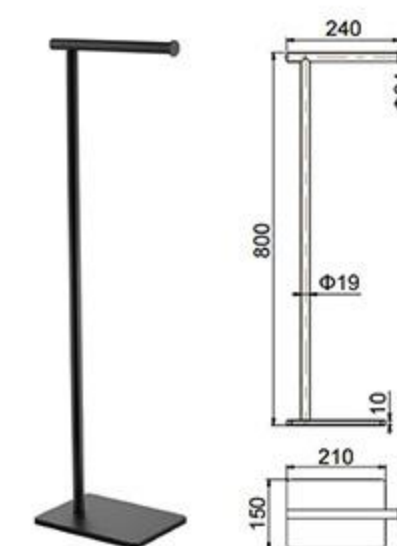

RG-1102B
Floor Towel Rack
Black