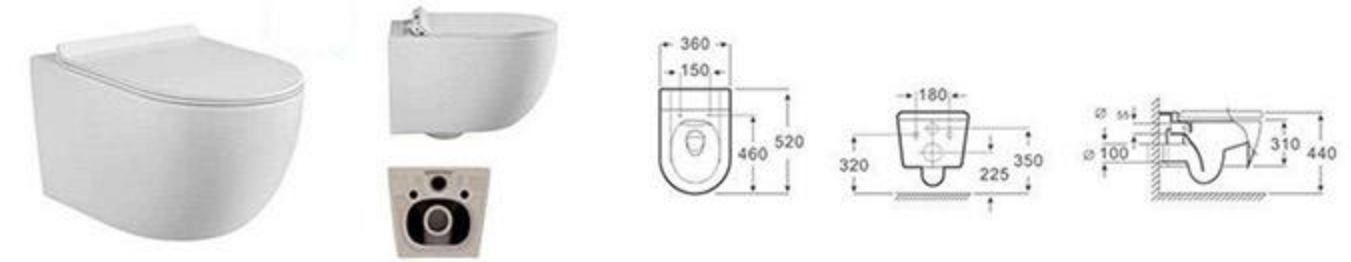

Model	Product Name	Size	P-trap
RG-177	Eddy double wall-hung toilet	530x360x310mm	180mm

Model	Product Name	Size	P-trap
RG-176	Collosion type flush wall-hung toilet	520x360x310mm	180mm

Model	Product Name	Size	P-trap
RG-175	Collosion type flush wall-hung toilet	490x360x240mm	180mm