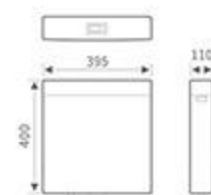

RG-1652
Size:690x330x290mm

RG-320
Size:695x360x290mm

RG-2017
Size:1040x405x390mm

RG-D01
Size:430x80x800mm

Highly precise 90-degree angle

No place to hide dirt

Easy to be installed
accurate corner locations

Straightly right angle
no place to hide dirt

RG-813
Size:365x110x400mm

RG-814
Size:385x120x390mm

RG-815
Size:370x110x380mm

RG-808W
Size:380x120x410mm

RG-804
Size:380x110x430mm

2 Flush Volumes to Save More Water

+ High grade electroplated technology

+ Flush fitting equipped with latest water-saving technology

Aesthetic silver line decoration brights up the interior design.

+ Easily cover open
Open the cover with just a click

RG-809
Size:360x100x360mm

RG-810
Size:340x110x370mm

RG-811
Size:365x115x390mm

RG-813
Size:365x110x400mm

RG-814
Size:385x120x390mm

RG-815
Size:370x110x380mm

RG-817
Size:395x110x400mm

RG-820
Size:395x85x400mm

RG-822
Size:365x110x420mm

RG-823G
Size:375x120x390mm

RG-824
Size:340x125x375mm

RG-826W
Size:340x115x370mm