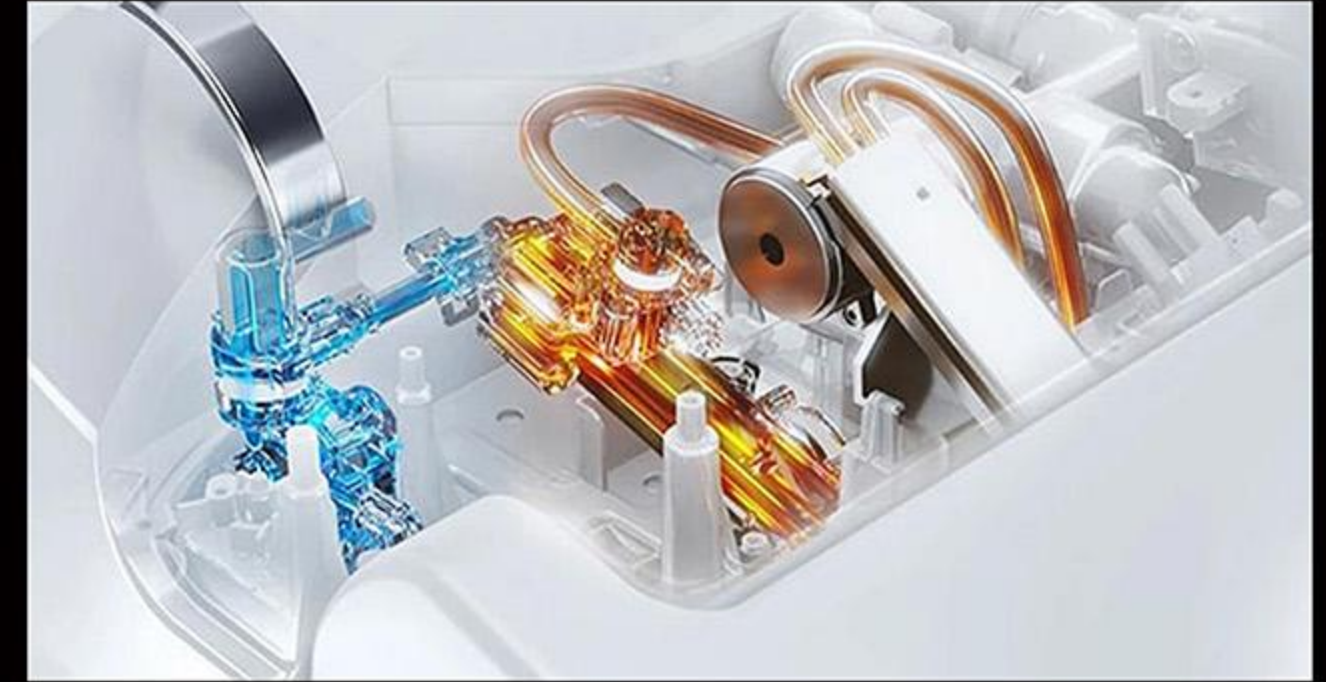

RG-M1
Size:685x420x520mm
S-trap:300/400mm
P-trap:180mm

RG-V006
Size:606x398x469mm
P-trap:180mm

RG-V007
Size:615x405x435mm
P-trap:180mm

RG-3003
Size:680x400x525mm
S-trap:300/400mm

RG-M7
Size:700x410x560mm
S-trap:300/400mm