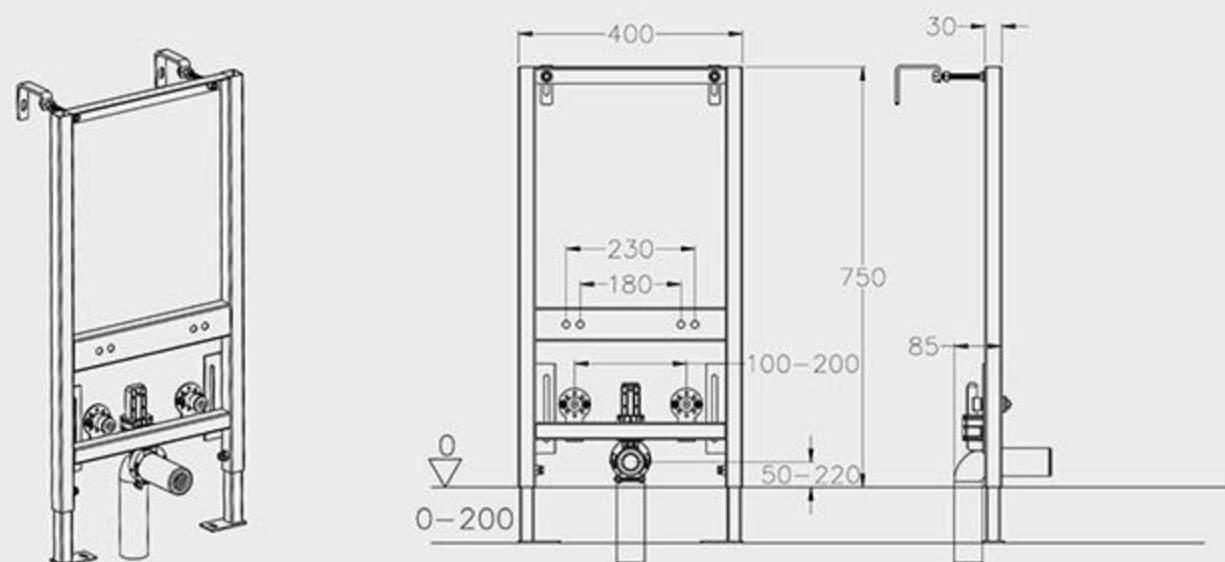

RG-503A
Top or front prees model
Size:500x165x820mm

RG-601A
Bidet bracket
Size:400x85x820mm

RG-602A
Wash basin bracket
Size:500x85x820mm

RG-604A
Simple bracket for pulse valve
Size:500x165x410mm

RG-501B
Floor toilet water tank
Size:420x120x750mm