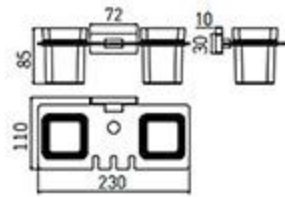

RG-5206
Toilet Brush Holder
Chrome

83X105X180