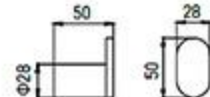

RG-6202-2
Robe Hook
Chrome