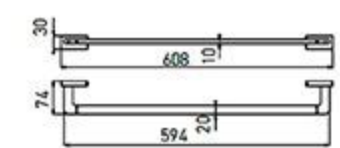

RG-5505
Tissue Holder
Chrome