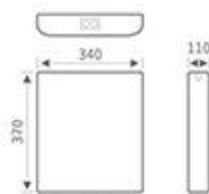

RG-813
Size:365x110x400mm

RG-814
Size:385x120x390mm

RG-815
Size:370x110x380mm

RG-808W
Size:380x120x410mm

RG-804
Size:380x110x430mm

2 Flush Volumes to Save More Water

+ High grade electroplated technology

+ Flush fitting equipped with latest water-saving technology

Aesthetic silver line decoration brights up the interior design.

+ Easily cover open
Open the cover with just a click

RG-809
Size:360x100x360mm

RG-810
Size:340x110x370mm

RG-811
Size:365x115x390mm

RG-813
Size:365x110x400mm