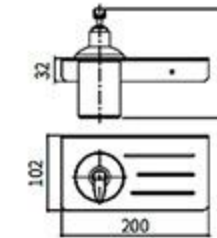

RG-6011LA
Single Layer Shelf
Brushed gold