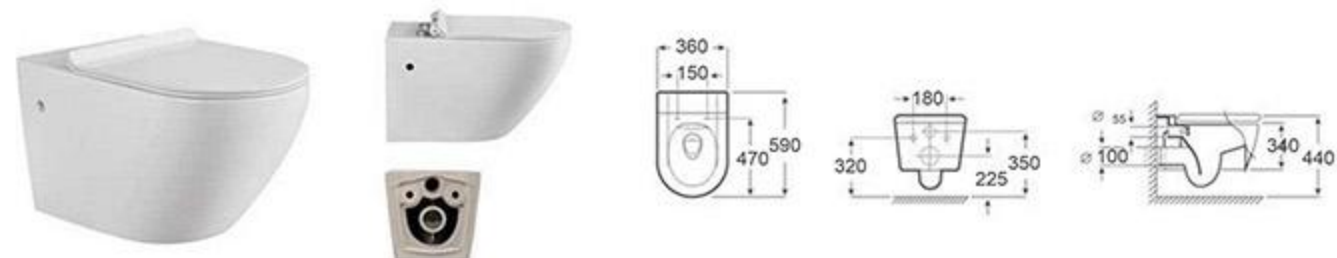

Model	Product Name	Size	P-trap
RG-150	Eddy double hole wall-hung toilet	590x360x340mm	180mm