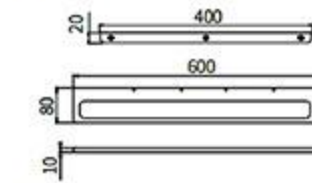

RG-6609K
Double Towel Bar
Dark gray