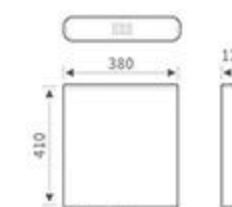

RG-813
Size:365x110x400mm

RG-814
Size:385x120x390mm

RG-815
Size:370x110x380mm

RG-808W
Size:380x120x410mm

RG-804
Size:380x110x430mm

2 Flush Volumes to Save More Water

+ High grade electroplated technology

+ Flush fitting equipped with latest water-saving technology