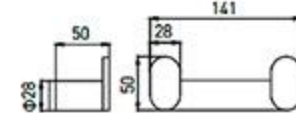

RG-6203
Tumbler Holder
Chrome