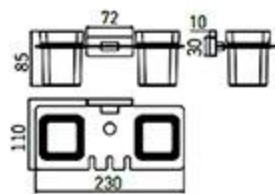

RG-5210
Towel Rack
Chrome

RG-5210-2
Towel Rack
Chrome

RG-5211
Single Layer Shelf
Chrome

RG-5201F
Soap Dish Holder
Brushed gray

RG-5202F
Robe Hook
Brushed gray

RG-5203F
Tumbler Holder
Brushed gray

RG-5204F
Double Tumbler Holder
Brushed gray