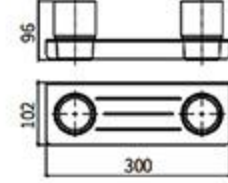

RG-6005LA
Tissue Holder
Brushed gold