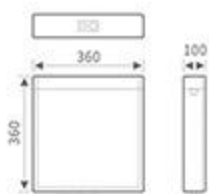

RG-809
Size:360x100x360mm