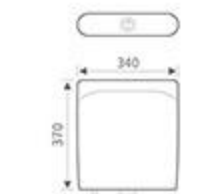

RG-814
Size:385x120x390mm

RG-815
Size:370x110x380mm

RG-817
Size:395x110x400mm

RG-820
Size:395x85x400mm

RG-822
Size:365x110x420mm

RG-823G
Size:375x120x390mm

RG-824
Size:340x125x375mm

RG-826W
Size:340x115x370mm