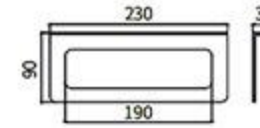

RG-6008LA
Double Towel Bar
Brushed gold