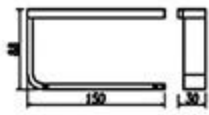

RG-3906
Toilet Brush Holder
Chrome