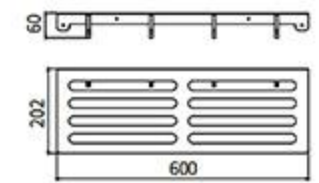

RG-6004B
Double Tumbler Holder
Black

RG-6005B
Tissue Holder
Black

RG-6005-2B
Tissue Holder
Black

RG-6006B
Toilet Brush Holder
Black

RG-6007B
Single Towel Bar
Black

RG-6008B
Double Towel Bar
Black

RG-6010B
Towel Rack
Black