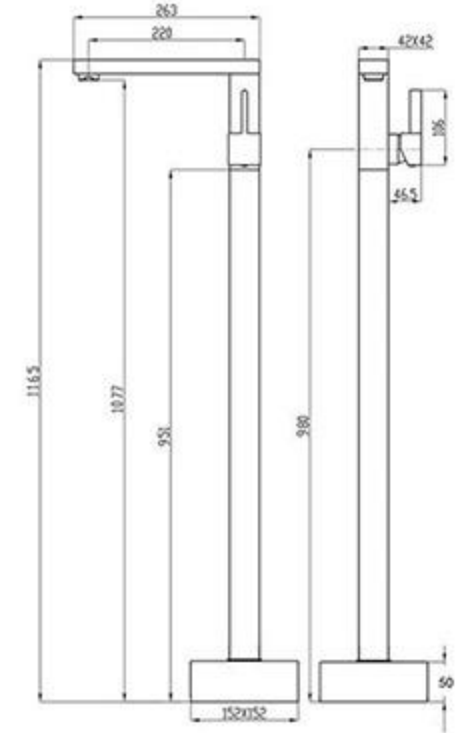

RG-701BN
Bathtub Mixer
Surface Treatment:Wire Drawing