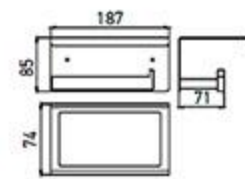

RG-3806
Toilet Brush Holder
Chrome