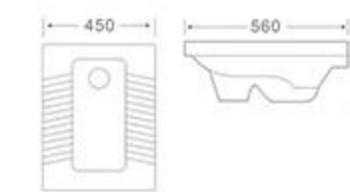

RG-616S
Size: 580x440x260mm

RG-605
Size: 600x450x190mm

RG-606S
Size: 600*450*240mm

RG-608S
Size: 650x460x240mm

RG-617
Size: 560x450x190mm

RG-618S
Size: 560x450x240mm

RG-620S
Size: 600x460x240mm

2 Flush Volumes to Save More Water