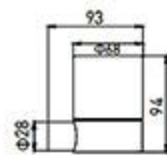

RG-6213
Soap Dish Holder
Chrome