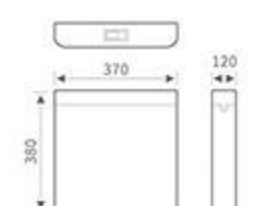

RG-813
Size:365x110x400mm

RG-814
Size:385x120x390mm

RG-815
Size:370x110x380mm

RG-808W
Size:380x120x410mm

RG-804
Size:380x110x430mm

2 Flush Volumes to Save More Water

+ High grade electroplated technology

+ Flush fitting equipped with latest water-saving technology