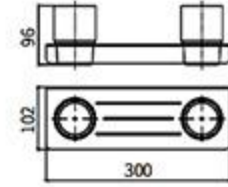

RG-6004B
Double Tumbler Holder
Black

RG-6005B
Tissue Holder
Black

RG-6005-2B
Tissue Holder
Black

RG-6006B
Toilet Brush Holder
Black

RG-6007B
Single Towel Bar
Black

RG-6008B
Double Towel Bar
Black

RG-6010B
Towel Rack
Black