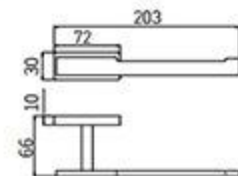

RG-5214
Soap Dispenser Holder
Chrome

83X105X180

RG-5205
Tissue Holder
Chrome

RG-5205-2
Tissue Holder
Chrome

RG-5205-3
Tissue Holder
Chrome

RG-5207
Towel Ring
Chrome

RG-5208
Single Towel Bar
Chrome

RG-5209
Double Towel Bar
Chrome