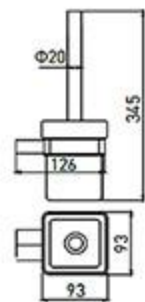

RG-3807
Towel Ring
Chrome