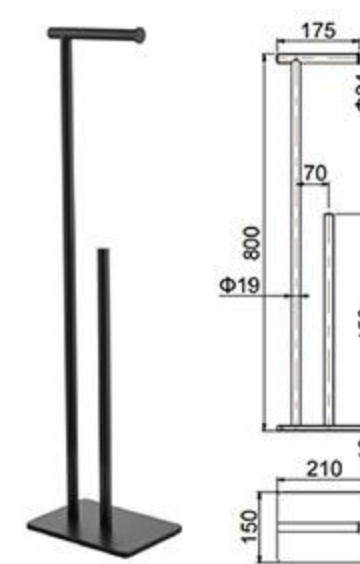

RG-1103B
Floor Towel Rack
Black