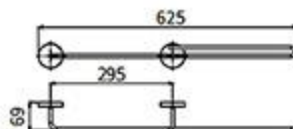

RG-6910F
Towel Rack
Brushed gray