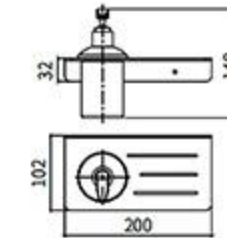

RG-6011B
Single Layer Shelf
Black