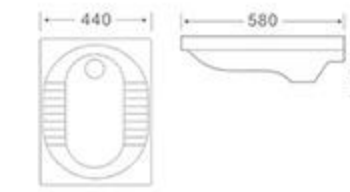

RG-609
Size: 575x440x150mm

RG-610S
Size: 575x440x200mm

RG-611
Size: 580*450*190mm

RG-601
Size: 600x440x170mm

RG-603
Size: 580x460x190mm

RG-604S
Size: 580x460x240mm

RG-612S
Size: 580x450x240mm

RG-615
Size: 580x440x195mm