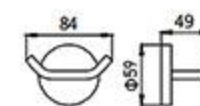

6900F series

6900LA series