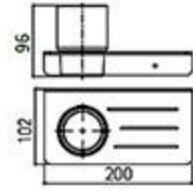

RG-6004B
Double Tumbler Holder
Black

RG-6005B
Tissue Holder
Black

RG-6005-2B
Tissue Holder
Black

RG-6006B
Toilet Brush Holder
Black

RG-6007B
Single Towel Bar
Black

RG-6008B
Double Towel Bar
Black

RG-6010B
Towel Rack
Black