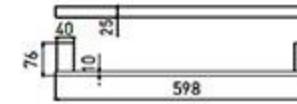

RG-3805
Tissue Holder
Chrome

RG-3805-2
Tissue Holder
Chrome

RG-3806
Toilet Brush Holder
Chrome

RG-3807
Towel Ring
Chrome

RG-3814
Soap Dispenser Holder
Chrome

RG-3808
Single Towel Bar
Chrome

RG-3809
Double Towel Bar
Chrome