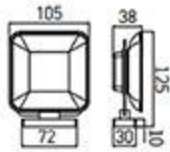

RG-5202
Robe Hook
Chrome