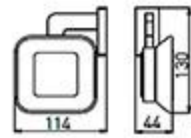

RG-63810
Towel Rack
Chrome

RG-3810-2
Towel Rack
Chrome

RG-3811
Glass Shelf
Chrome

RG-3811-2
Glass Shelf
Chrome

RG-5501
Soap Dish Holder
Chrome

RG-5502
Robe Hook
Chrome

RG-5503
Tumbler Holder
Chrome

RG-5514
Soap Dispenser Holder
Chrome