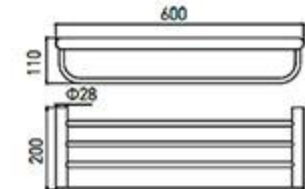

RG-6205
Tissue Holder
Chrome

RG-6207
Towel Ring
Chrome

RG-6206
Toilet Brush Holder
Chrome

RG-6208
Single Towel Bar
Chrome

RG-6209
Double Towel Bar
Chrome

RG-6210
Towel Rack
Chrome

RG-3210-2
Towel Rack
Chrome