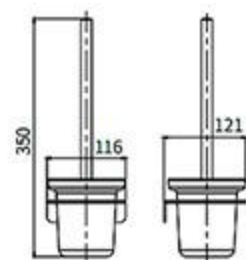

RG-6004B
Double Tumbler Holder
Black

RG-6005B
Tissue Holder
Black

RG-6005-2B
Tissue Holder
Black

RG-6006B
Toilet Brush Holder
Black

RG-6007B
Single Towel Bar
Black

RG-6008B
Double Towel Bar
Black

RG-6010B
Towel Rack
Black