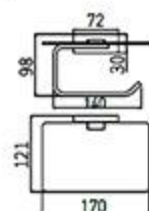

RG-5214F
Soap Dispenser Holder
Brushed gray

83X105X180