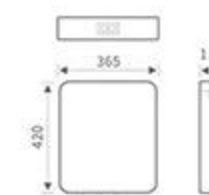

RG-813
Size:365x110x400mm

RG-814
Size:385x120x390mm

RG-815
Size:370x110x380mm

RG-808W
Size:380x120x410mm

RG-804
Size:380x110x430mm

2 Flush Volumes to Save More Water

+ High grade electroplated technology

+ Flush fitting equipped with latest water-saving technology

RG-814
Size:385x120x390mm

RG-815
Size:370x110x380mm

RG-817
Size:395x110x400mm

RG-820
Size:395x85x400mm

RG-822
Size:365x110x420mm

RG-823G
Size:375x120x390mm

RG-824
Size:340x125x375mm

RG-826W
Size:340x115x370mm