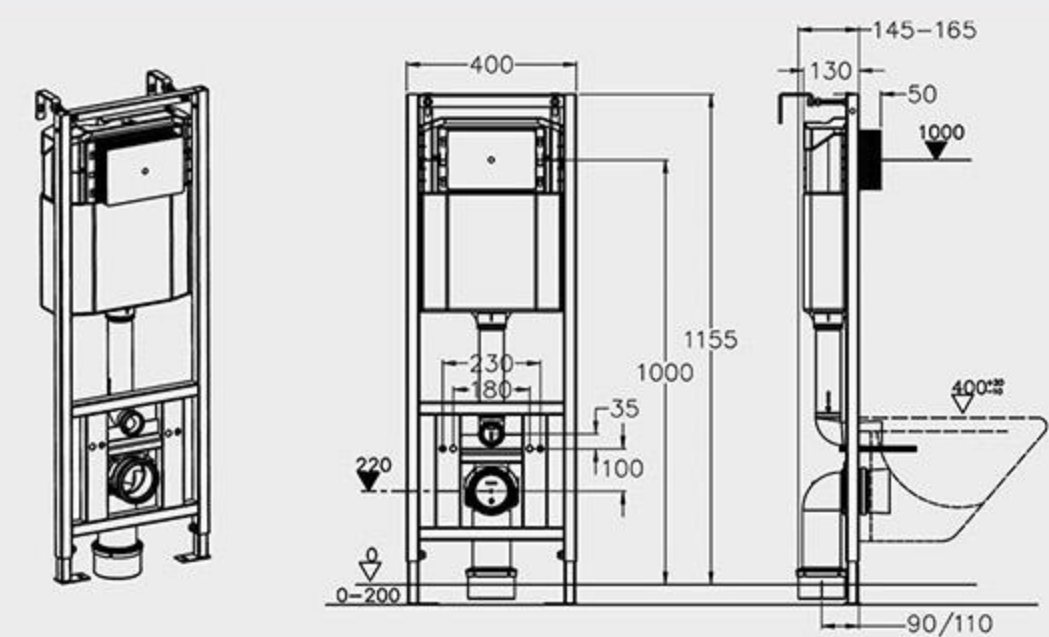

RG-501A
Standard model
Size: 500x165x1125mm

RG-TH500A
Intelligent model
Size: 500x165x1230mm

RG-H502A
Separate model
Size:500x165x1125mm

RG-301A
Children's model
Size:300x190x1000mm

RG-401A
Simple model
Size:400x165x1160mm