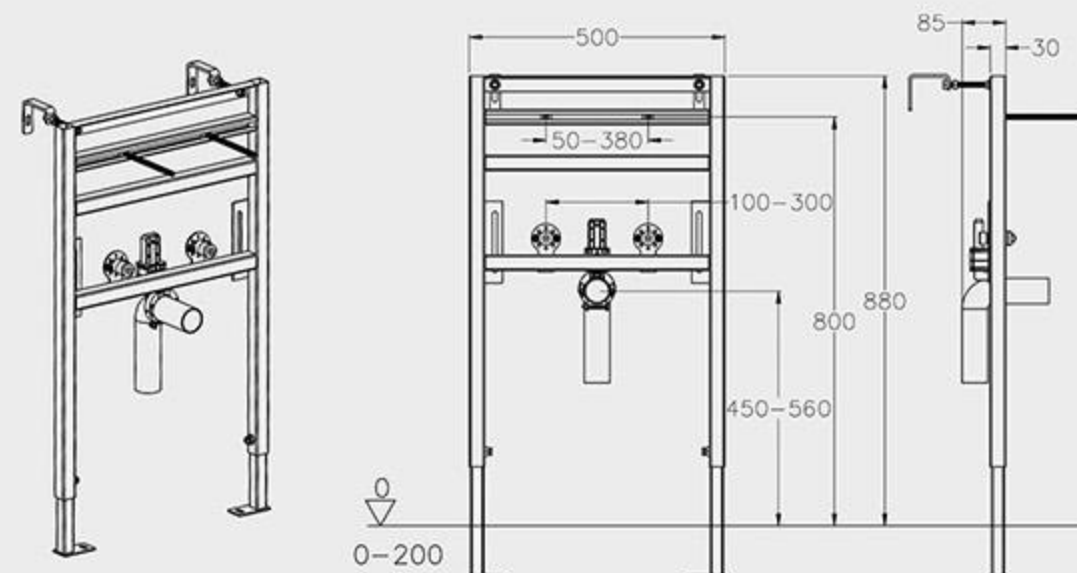

RG-503A
Top or front prees model
Size:500x165x820mm

RG-601A
Bidet bracket
Size:400x85x820mm

RG-602A
Wash basin bracket
Size:500x85x820mm

RG-604A
Simple bracket for pulse valve
Size:500x165x410mm

RG-501B
Floor toilet water tank
Size:420x120x750mm