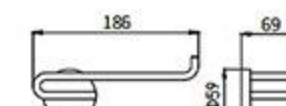

6900F series

6900LA series