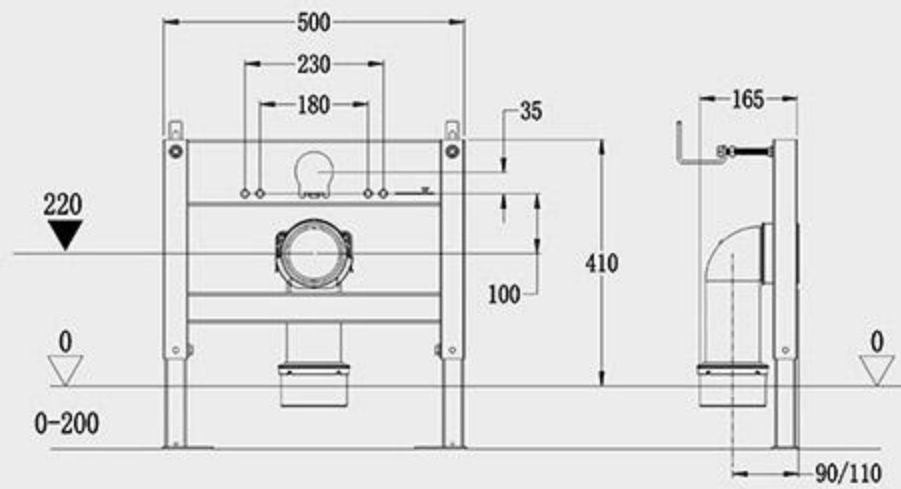

RG-503A
Top or front prees model
Size:500x165x820mm

RG-601A
Bidet bracket
Size:400x85x820mm

RG-602A
Wash basin bracket
Size:500x85x820mm

RG-604A
Simple bracket for pulse valve
Size:500x165x410mm

RG-501B
Floor toilet water tank
Size:420x120x750mm