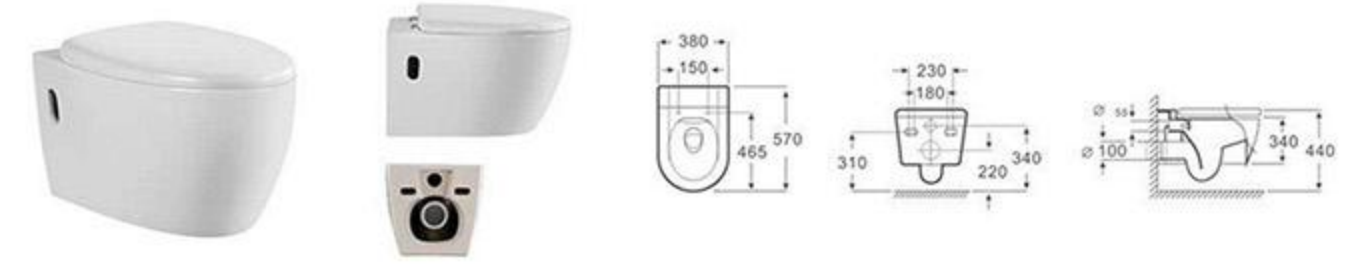

RG- WNO013
Siphonic Toilet
Size:680x460x595mm
S-trap:300/400

RG- WNG015
Siphonic Toilet
Size:680x460x595mm
S-trap:300/400

RG- WNG016
Siphonic Toilet
Size:680x460x595mm
S-trap:300/400

Model	Product Name	Size	P-trap
RG-111	Washdown wall-hung toilet	570x380x340mm	180mm