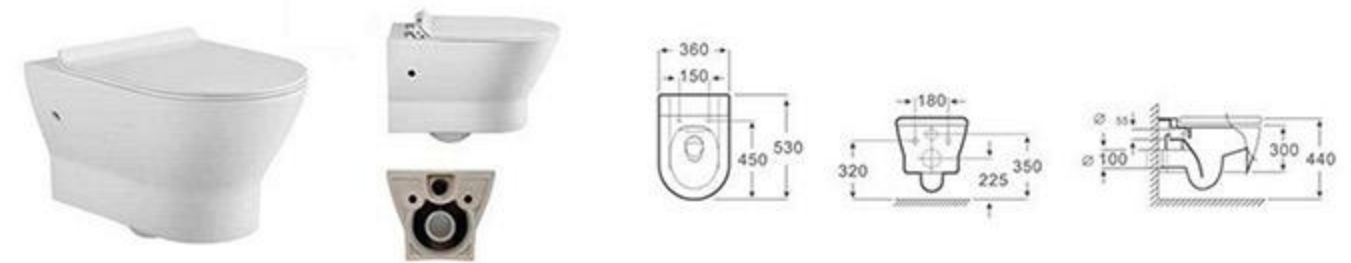

Model	Product Name	Size	P-trap
RG-172	Collision type flush wall-hung toilet	530x360x300mm	180mm