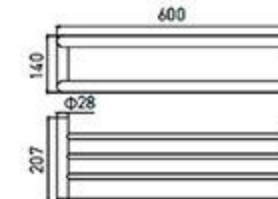

RG-6205
Tissue Holder
Chrome

RG-6207
Towel Ring
Chrome

RG-6206
Toilet Brush Holder
Chrome

RG-6208
Single Towel Bar
Chrome

RG-6209
Double Towel Bar
Chrome

RG-6210
Towel Rack
Chrome

RG-3210-2
Towel Rack
Chrome