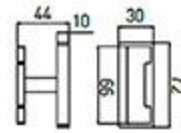

RG-5210
Towel Rack
Chrome

RG-5210-2
Towel Rack
Chrome

RG-5211
Single Layer Shelf
Chrome

RG-5201F
Soap Dish Holder
Brushed gray

RG-5202F
Robe Hook
Brushed gray

RG-5203F
Tumbler Holder
Brushed gray

RG-5204F
Double Tumbler Holder
Brushed gray