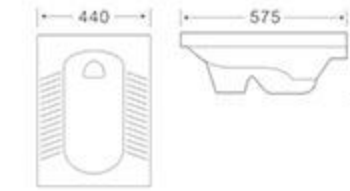

RG-610S
Size: 575x440x200mm