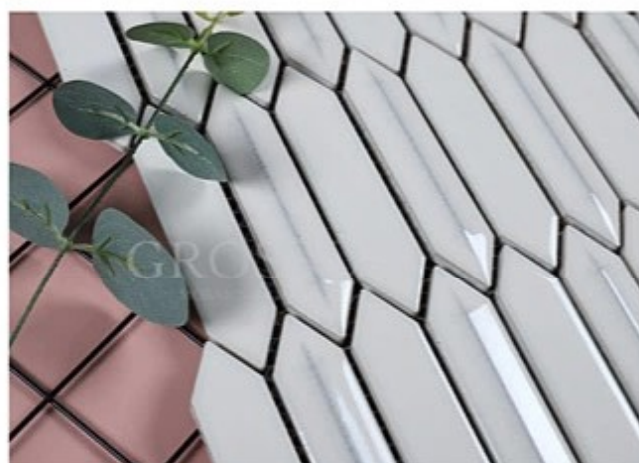

All ceramic bottom, low water absorption.

Long Hexagon Mosaic Collection

•312×285MM • 11.24 Sheet/Sqm • 15 Sheet/Ctn

LYH-01B

LYH-02LSQ

LYH-03F

LYH-05SXL

LYH-04QYL