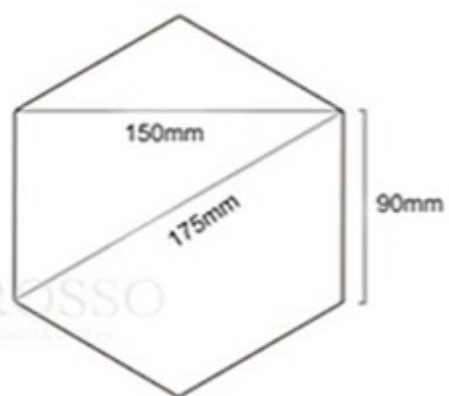

3D Handmade Tiles

•150x175mm • 51Pcs/Sqm • 15Pcs/Ctn

ALJ-02