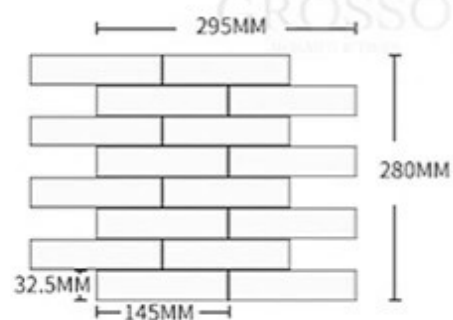

STRIP MOSAIC

产品信息 Information