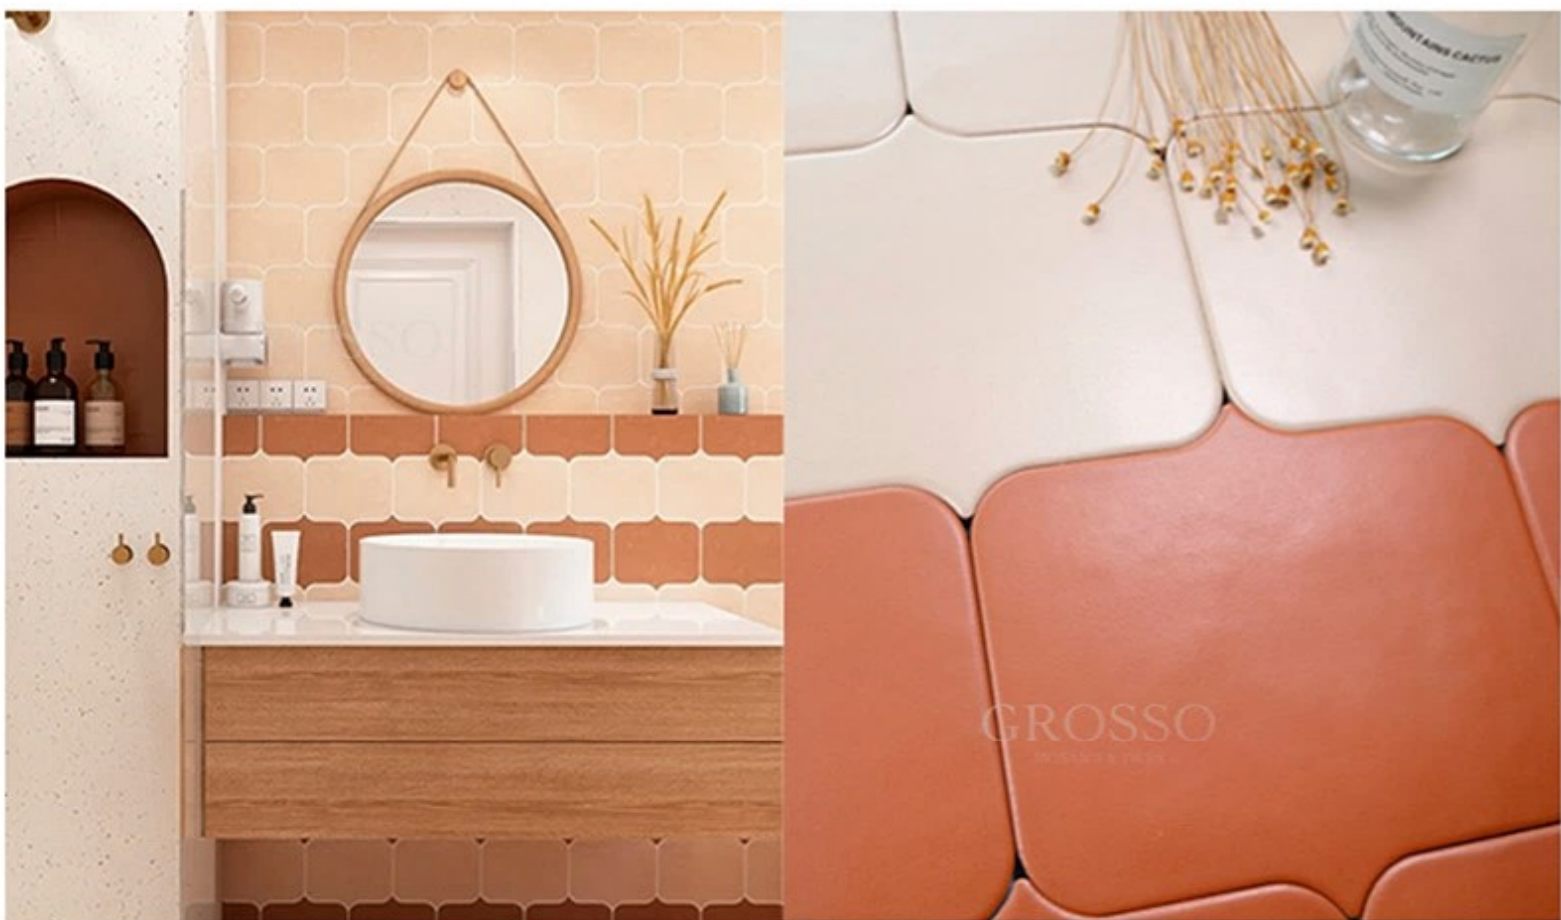

Kirin Lantern Handmade Tiles

•146x200mm • 34Pcs/Sqm • 34Pcs/Ctn

MS1462M1