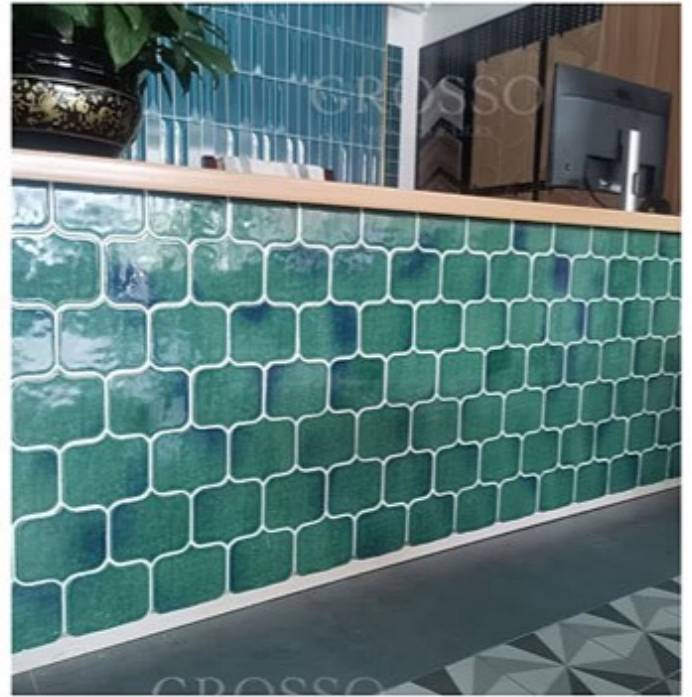

5013YE

5016YE

5020YE

5018YE

Kirin Lantern shaped Handmade Tiles

•98×128MM • 80Pcs/Sqm • 40Pcs/Ctn

BNLD9

BNLD8