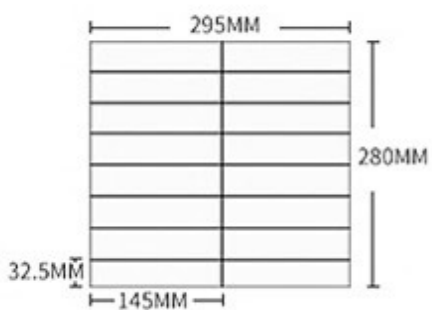

STRIP MOSAIC

产品信息 Information