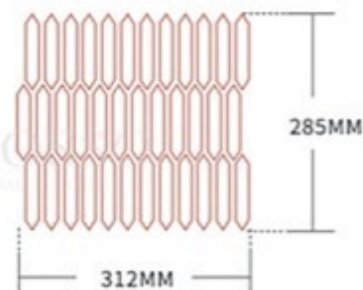

Long Hexagon Mosaic Collection

•312×285MM • 11.24 Sheet/Sqm • 15 Sheet/Ctn